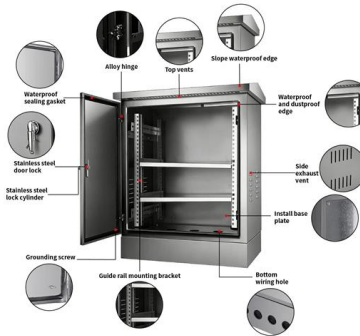

Z-type cable tray support

Overview

Hold Down Clamp also known as Z clamp is a quick & easy method of securing GRP Cable tray/Cable ladders to the supporting structure. When developing our cable support OBO can offer reliable solutions for systems, three attributes are at the routing and fastening cables securely core of what we do: efficiency, resiliency, and safety. 13100 8500 70° Z-Cable Rack ST37, 3m, SH 40x5 hot-dip galvanized (TFVZ) 10 crosspieces 120x2mm, SH press cut 40x9 Akman Montage GmbH © 2026 All rights reserved. As the industry leader in cable tray, Eaton offers one of the widest ranges of B-Line series cable management solutions available in the market today. Elecload offers a variety of Tray Supports to provide a sturdy and reliable foundation for your cable tray systems. You can buy online at the lowest price and find high-quality GI (Galvanized Iron) C Channels and Z Supports. Named for its distinctive Z-shaped side rails, this design enhances rigidity and load.

[Contact Us](#)

Ladder cable tray z type

A Z-type ladder cable tray is a specialized structural support system used for organizing and routing electrical wiring, data cables, and plumbing lines

[Contact Us](#)

Fiberglass channel tray , Polyester cable ladder

Download submittals for B-Line series NEMA type cable ladder and tray Eaton's submittal builder tool for B-Line series cable ladder and tray allows you to easily

[Contact Us](#)

Hold down clamp , Z clamp , GRP Cable tray

Hold Down Clamp also known as Z clamp is a quick & easy method of securing GRP Cable tray/Cable ladders to the supporting structure. They have a single