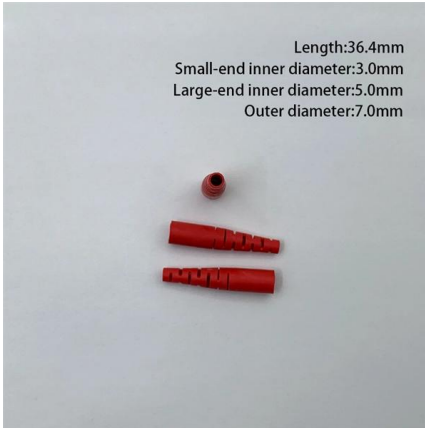

Z-type cable tray support

Guide to cable support systems

Four different mesh cable tray types are available, depending on the requirements, area of application and cable quantity. The innovative Magic connection system of the GRM and G-GRM mesh cable

[Contact Us](#)

Cable Tray Raceway Fill and Load Calculations

This page also guides to determine the appropriate distance between supports for the load, based on number of cables, cable tray size, and bracket type. Wire

[Contact Us](#)