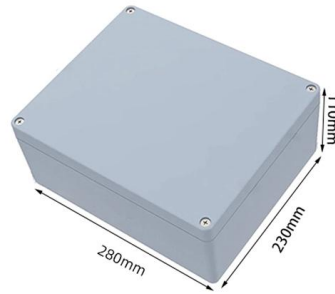

Buy fiber optic connectors from EFB-Elektronik

Here you will find various fiber optic connector types, including field-terminable variants and individual components - perfect for a wide range of fiber optic

[Contact Us](#)

Fibre Optic Connectors - Mouser Europe

They use a mating adapter to mate the two connectors that fits the securing mechanism of the connectors (bayonet, screw-on or snap-in.) The ferrule design is also useful as it can be used to

[Contact Us](#)