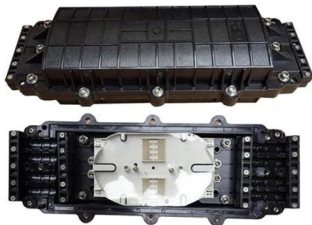

Introduction to the XrmToolBox

Overview: The XrmToolBox is an essential resource for CE/CRM and Power Platform administrators and customizers, offering a variety of tools to

[Contact Us](#)