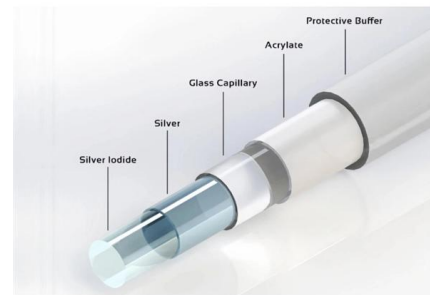

Light & Medium Duty Cable & Wire Basket Trays

Browse our wide range of light & medium duty cable & wire basket trays. IN STOCK & FREE next-day delivery over £100 ex VAT. Buy now

[Contact Us](#)