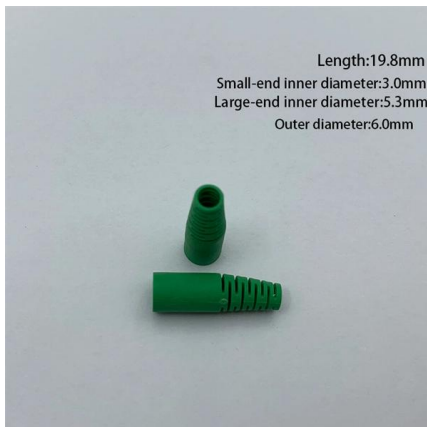

Cable trays

Cable trays are standard bridge type structures which hold power or telecommunications cables between two points of the installation at different heights, and are laid out to guarantee correct