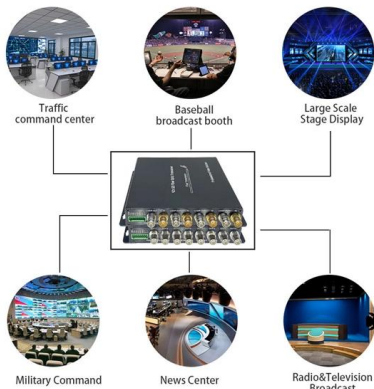

Terminal Box Vs Junction Box