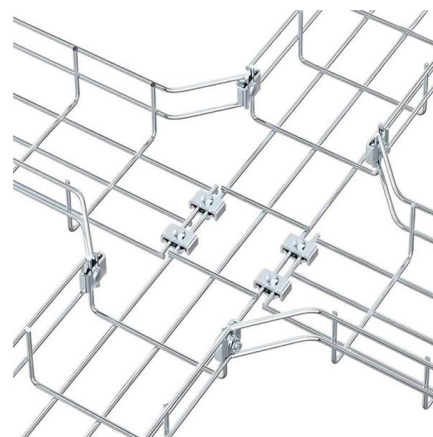

How to Choose the Right Fiber Optic Patch Panel for Your Network

Not sure how to choose a fiber optic patch panel? Learn the key factors to consider, including fiber count, connector types, mounting options, and application scenarios.

[Contact Us](#)

What Is a Fiber Patch Panel & Why It's Essential for

A fiber patch panel organizes, protects, and simplifies the connectivity of optical fibers in your network. Learn about its types, benefits, installation tips,

[Contact Us](#)

Fibre Patch Panel Types - Which One Is Right for You?

In this guide, we'll break down the most common fibre patch panel types, explain their typical use cases, and show you how to choose the one that aligns with your

[Contact Us](#)

Fiber Optic Patch Panel Types & Best Practices

By exploring the diverse range of fiber optic patch panel types, network administrators can make informed decisions when selecting the most

[Contact Us](#)