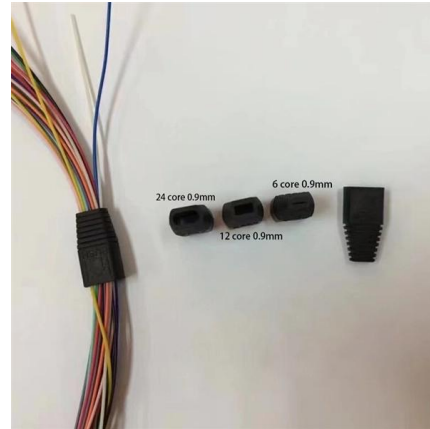

How to Choose the Best 1U USB-C Server Rack: A Complete Buying

Discover what to look for in a 1U USB-C rackmount solution, including compatibility, build quality, and top buying tips for IT professionals.

[Contact Us](#)