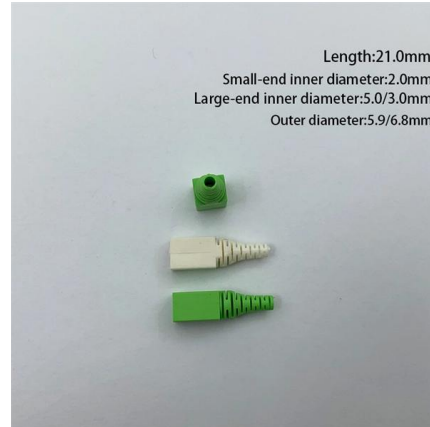

Choosing the Right Server Case: 1U, 2U, 3U, and 4U for

A: Numerous manufacturers of high-quality 1U servers, such as Dell and HP, are available. These companies offer many configurations, meeting

[Contact Us](#)

1U Server Chassis , Newegg

Shop 1U Server Chassis on Newegg . Watch for amazing deals and get great pricing.

[Contact Us](#)

1u rack chassis: Best Options for 2025

Looking for reliable 1u rack chassis? Discover top-rated, customizable options with hot-swappable bays, dual power supplies, and low MOQs. Click to find the best fit for your server needs.

[Contact Us](#)