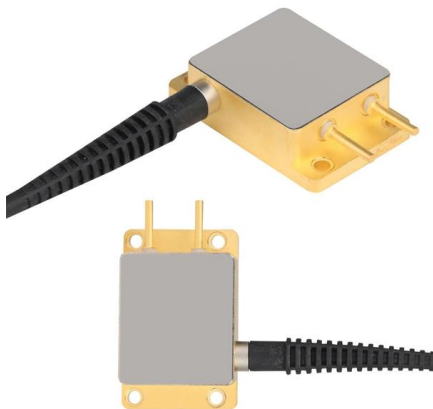

Generator Inlet Box Location per electrical code

This would include pool and hot-tub areas (due to treatment chemicals, and shock risk if the generator source is not GFCI protected). If you're taking high current long distance, look at larger

[Contact Us](#)

A Comprehensive Guide to Understanding Diesel

A diesel generator connection diagram is a visual representation of how a diesel generator is connected to various components in an electrical system. It provides

[Contact Us](#)

Connecting a Portable Generator to the Home Main

This cord is how the generator gets connected to the Power Inlet Box. It's a heavy duty electric cable designed to be use with portable appliances, tools

[Contact Us](#)