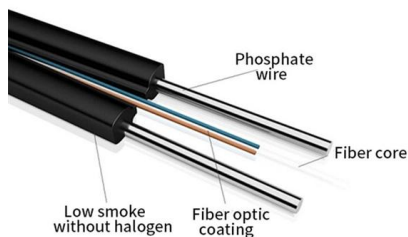

Cabinet design and EMC

Systems, machines and components should only be connected to the company's network or the internet if and to the extent necessary and with appropriate security measures (e.g. use of firewalls and

[Contact Us](#)