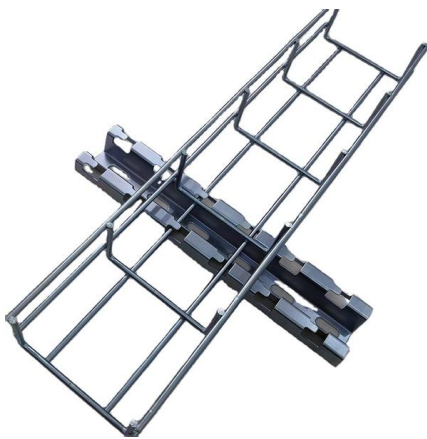

Ten Point, Wicked Ridge, Bear, Ravin & centerpoint Cross Bows. New and Used Bows, Recur

[Contact Us](#)

Bowtech Tribute Speed vs. smooth modules

The smooth mods are black matte finish and the fast mods are the stainless satin finish which matches the same finish that is on the cams. I didn't care for the fast mod's on the Tribute I tested, but the

[Contact Us](#)

Select the Best Matte Finish for Wood Table Projects

Are you looking for the best matte finish for wood table projects? A matte finish offers a wide range of possibilities. Here are some ideas to help you find the perfect

[Contact Us](#)