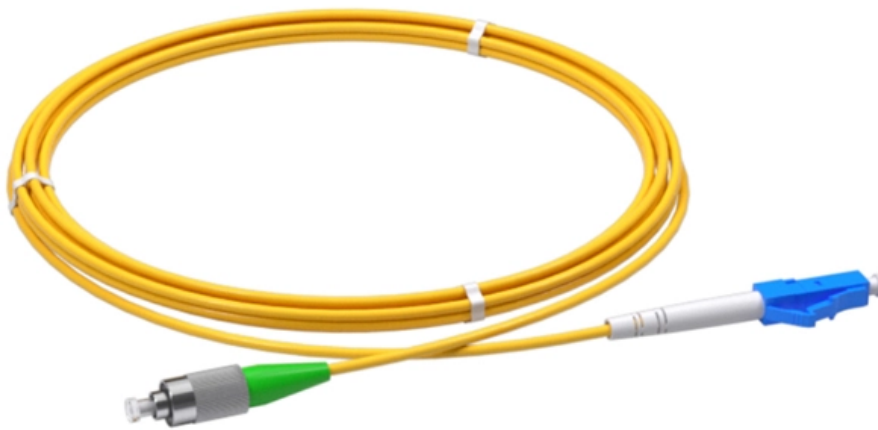

What modules are good to add to a matte finish bow