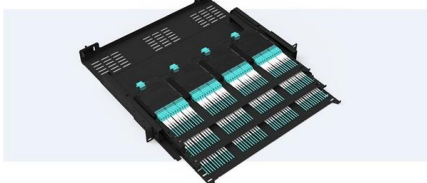

[Contact Us](#)

Pre-Terminated Patch Panel

Standard 19" width Max 144 fibers in 1U Ultra-High Density Ready

Dual-sail, easy install & maintain

Lightweight ABS MPO Cassette

Premium sheet metal with matte coating