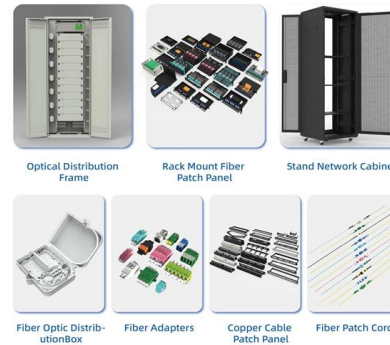

An Extensive Library of Self-Developed Products

What is a KVM Switch Used for and How Does it Work?

By the end of this guide, you'll understand everything about KVM switch technology - from the basics of what a KVM switch is, to how they work

[Contact Us](#)

What is a KVM Switch? , Explained for IT & Security

Learn what is a KVM switch is, how it works, and why IT and security teams use it for managing multiple systems with efficiency and security.

[Contact Us](#)