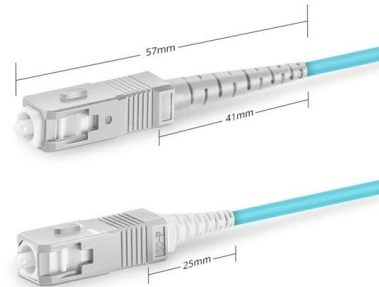

Simplex SC UPC