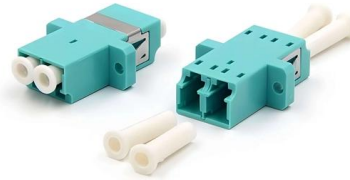

M2-MAYA-W2

Abstract Targeted towards system integrators and design engineers, this technical data sheet includes the functional description, pin definition, specifications, country approval status, handling instructions,

[Contact Us](#)