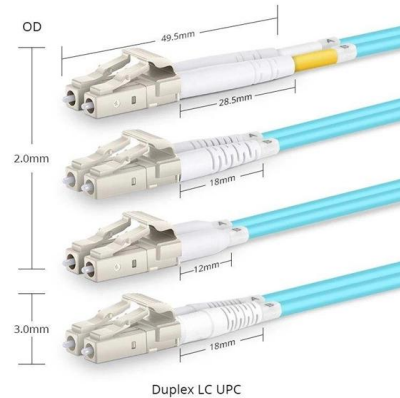

Avalanche photodiodes with multiple multiplication layers for coherent

In coherent FMCW LiDAR test bed, this novel APD exhibits a larger signal-to-noise ratio and high-quality 3-D images than the reference dual M-layer and high-performance commercial p-i-n

[Contact Us](#)

PCIe 4.0 Dual M.2 Carrier

The PCIe 4.0 Dual M.2 Carrier add-in card supports dual PCIe 4.0 hot-swap M.2 drives in removable carriers and dual SFF-8643 connectors for additional NVMe

[Contact Us](#)

What does dual m.2 support mean? : r/AcerNitro

What does dual m.2 support mean? It means there are two M.2 slots and both can be occupied at the same time. What does this mean? Does the order of the dual channel make any difference ? What

[Contact Us](#)