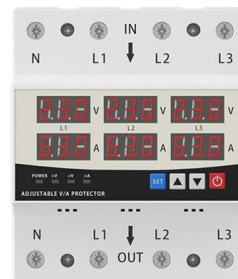

[Contact Us](#)

Fixed Configuration Sampling Oscilloscopes: N1093B

SX2-class Sampling Oscilloscope, 60 GHz
Maximum optical bandwidth, Dual Optical Channel with clock data recovery and precision timebase Maximize AI data

[Contact Us](#)

LED DISPLAY PANEL

CURRENT STATUS CLEARLY VISIBLE

IT CAN CLEARLY SHOW THE CURRENT STATUS AND VOLTAGE STATUS, WITH EFFICIENT OPERATION AND RAPID RESPONSE.

What does mean by dual m.2 support

I have a sticker showing M.2 SATA With Dual M.2 Support + One HDD slot on my laptop, as shown in the image below. When I opened my laptop