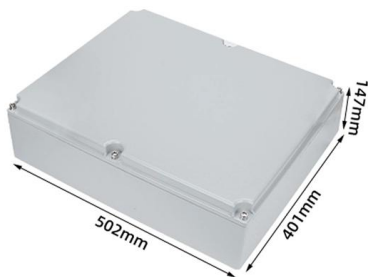

What Is a Fused Distribution Box and How Does It Work

A fused distribution box safely distributes power to circuits and uses fuses to protect wiring and devices from overloads or faults in electrical systems.

[Contact Us](#)

12 types of distribution boxes and how to choose them

How to Choose the Right Distribution Box: Your Step-by-Step Guide So, you've seen the options--now what? Choosing the best distribution box isn't rocket science, but it does need a bit of thought. I'll

[Contact Us](#)

FCX

6 definitions of FCX. Meaning of FCX. What does FCX stand for? FCX abbreviation. Define FCX at AcronymFinder

[Contact Us](#)