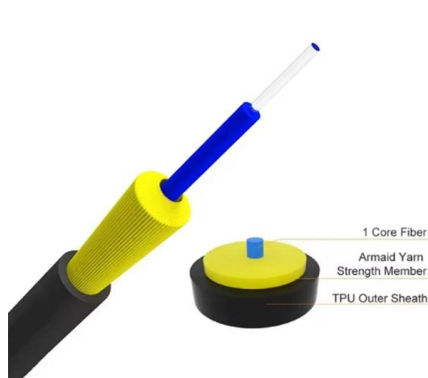

What are Terminal Boxes?

There are many different types of terminal boxes on the market. The most common type is the junction box, which is used to connect two or more wires together. These boxes come in a variety of sizes

[Contact Us](#)