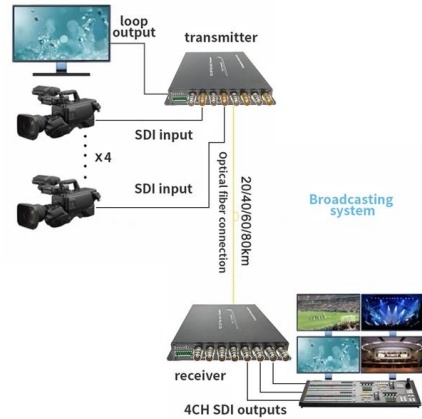

FTTH Terminal Box and Optical Accessories: A Comprehensive Guide

FTTH terminal boxes, also known as fiber to the home terminal boxes or FTTH distribution boxes, play a pivotal role in modern internet infrastructure. These boxes serve as the

[Contact Us](#)