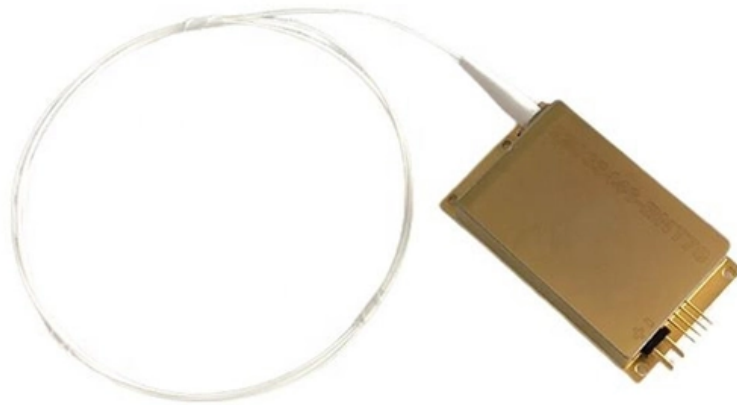

# **What are the core side lighting modules**

## Overview

---

LED modules with high power LEDs, ideal for particularly slim single and double side lightboxes. M-Fibre is a complete system of side light fibres and compact, high-performance LED modules for implementing lighting solutions that are optimised to the installation space and can be installed flexibly over a length of up to several metres. In the era of 5G, AI, and high-speed data centers, optical modules serve as the core bridge for converting electrical signals to optical signals (and vice versa), enabling fast, reliable data transmission across networks. Sidelight fibers are optical waveguiding fibers that are manufactured in such a way that the light guided in their core is not only transmitted to the fiber endface, but also emitted at the side. Why is "What types of LED modules are most suitable for modern lighting projects?"

## 2W edgelit powerful LED module for lightbox signs

Powerful LED module for lightbox, is designed as edge lighting or side illuminating source, mainly used in single sided lightbox, double sided lightbox, exhibition