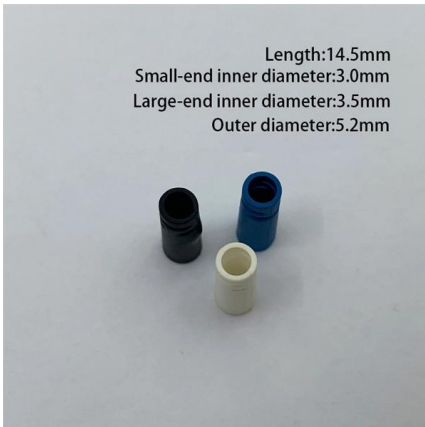

## ALP-125

The "Silhouette" (ALP125) is a versatile and efficient Linear LED lighting system available in different lengths and color temperatures. It features a unique design

[Contact Us](#)