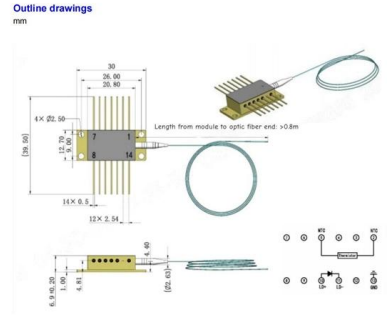

Glorious Core

The UI of the core software is a bit confusing to me. I'm trying to set up a profile where all of the key rgbs are off and the only light is through both side lights. Is that possible? If so, how am I able to just edit

[Contact Us](#)

sidelight fibers of polymer optical fiber of DieMount

Sidelight fibers are optical fibers manufactured in such a way that the light guided in their core is specifically emitted laterally.

[Contact Us](#)

LED side lighting modules for slim lightboxes

LED modules with high power LEDs, ideal for particularly slim single and double side lightboxes. Special lenses enable particularly low installation depths and extra

[Contact Us](#)