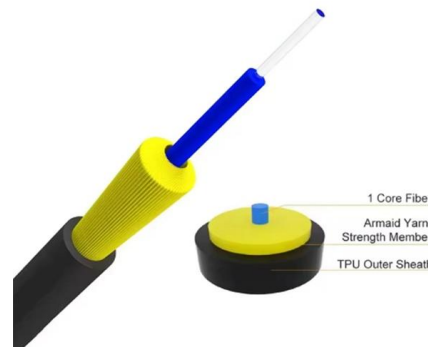

Welding Socket DB Panel Service Provider from Thane

A Welding Socket Distribution Board (DB) Panel is an electrical panel designed specifically for welding operations, providing a safe and efficient method of

[Contact Us](#)