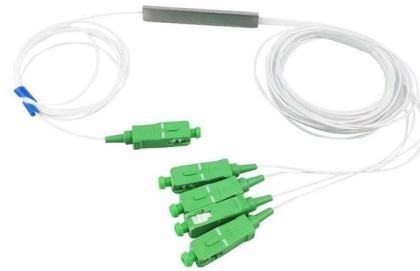

Incomer Box - Maha Sankara Controls

At Maha Sankara Controls, we provide top-tier Incomer Box designed for robust and efficient electrical control in welding applications. Our panels are engineered to

[Contact Us](#)