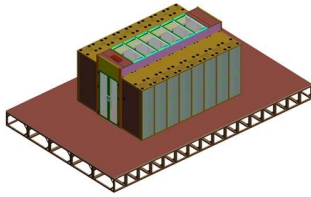

Outdoor Fiber Optic Connectors & Adapters

ShowMeCables offers IP68-rated weatherproof and waterproof fiber optic connectors and adapters including SM, MM and SM-APC. Order now for same-day shipping!

[Contact Us](#)