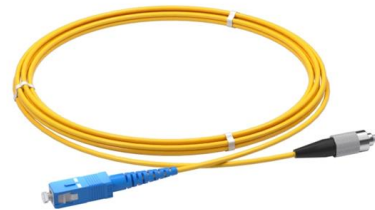

LIYJTK IP68 Waterproof Fiber Optic Connector High

Product description WITH IP68 WATERPROOFING, THIS FIBER OPTIC CONNECTOR OFFERS SUPERIOR PROTECTION AGAINST WATER AND DUST FOR

[Contact Us](#)

Waterproof Fiber Optic Connectors Guide for

Waterproof fiber optic connectors come in several industry-recognized designs, each tailored for specific outdoor applications. Below we

[Contact Us](#)