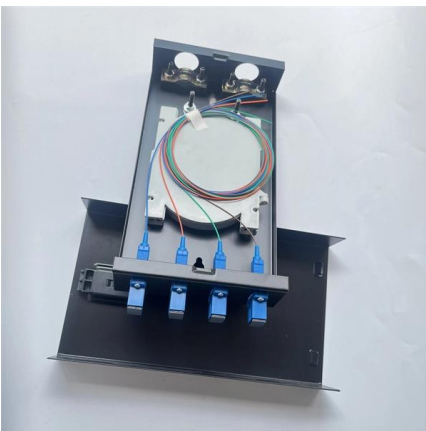

Armoured Patch Cable 350-500 m 2C Fullax Waterproof Connector

Armoured Patch Cable 350-500 m 2C Fullax Waterproof Connector LC to FC SC ST Singlemode 2 Cores 5.0 mm Fibre Optic Jumper for Outdoor Use (450 m LC-LC)

[Contact Us](#)

Fiber Optic FttH Sc Upc Sc Apc Fast Connector Drop Cable Field

Fiber Box mainly covers Fiber Face Box, Fiber Distribution Box, Fiber Joint Closure, ODF, Fiber Cabinet, etc. Made of top quality materials, they feature good waterproof and dustproof properties,

[Contact Us](#)