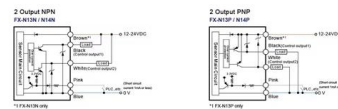

IP68 Fiber Distribution Box for FTTH & FTTH Reliability

What Is an IP68 Fiber Distribution Box? An IP68 fiber distribution box is a sealed outdoor enclosure that protects fiber splices, connectors, and adapters from environmental stress. The "IP68"

[Contact Us](#)

Fiber Optic Waterproof Connectors

Waterproof fibre optic connectors are designed to ensure stable and secure performance in outdoor and industrial environments. Resistant to water and dust,

[Contact Us](#)

DH-24 LC Single Mode Dual Core Fiber Optic Connector IP68 Waterproof

Free delivery and returns on eligible orders. Buy Durashmall DH-24 LC Single Mode Dual Core Fiber Optic Connector IP68 Waterproof Metal Shell 10Gbps Low Insertion Loss for Internet

[Contact Us](#)

Circular Waterproof Connectors , Fischer Connectors

Make sure you understand the end-use environment for your waterproof connectors, and then compare that scenario with the details behind the manufacturer's IP rating.

[Contact Us](#)