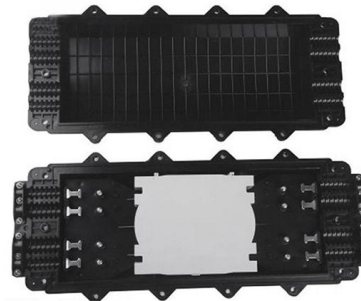

CNLINKO YM-24 Fiber Optics Connectors, LC Single Mode Dual

CNLINKO YM-24 Fiber Optics Connectors, LC Single Mode Dual Core, Panel Mount Socket Aviation Plug, IP68 Waterproof Connector, M24 Signal Connectors (Fiber Optic Socket)

[Contact Us](#)