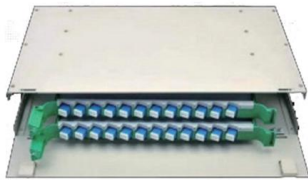

Waterproof Connector , FIBEYE

Fiber optic waterproof connectors can establish secure and reliable connections between fiber cables, even in the harshest outdoor environments. These

[Contact Us](#)

FIBERVISION Waterproof Optic Fiber Patch Cord Armored CPRI

Our pre-connected fiber optic cables are designed for easy and quick installation in various networking environments. These cables come with connectors already attached, saving you time and effort

[Contact Us](#)

Guide of Waterproof Fiber Optic Connectors

Waterproof fiber optic connector is a specialized connector designed to provide a watertight seal and protect fiber optic connections from moisture,

[Contact Us](#)