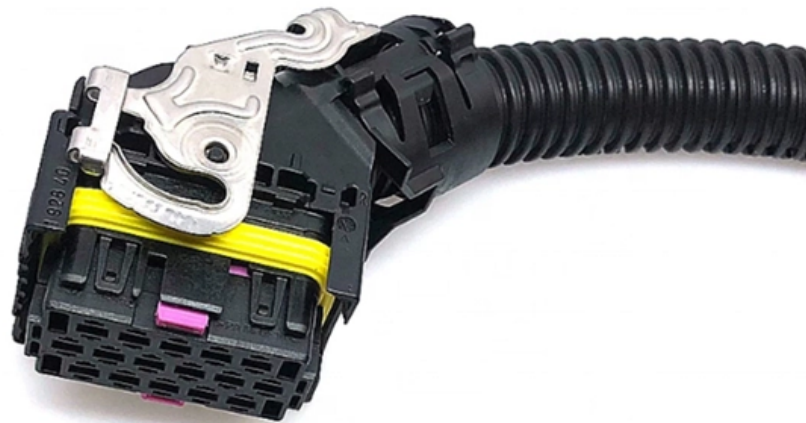

Waterproof connectors and fiber optic connectors

Overview

Fiber optic waterproof connectors can establish secure and reliable connections between fiber cables, even in the harshest outdoor environments. Sealing is a complex science, involving physical aspects such as mechanical design, materials & surface science, and fluid. ShowMeCables has IP68-rated weatherproof and waterproof fiber optic connectors and adapters including SM, MM and SM-APC, 4. The adapter types include LC-LC, MPO-MPO and SC-SC and form factors for the fiber connectors.

Waterproof connectors and fiber optic connectors

VersaBeam Expanded Beam Connectors and Cables

VersaBeam EBO Expanded Beam Fiber Connectors and Cables use lensed technology to deliver high-performance, low-maintenance, reliable and scalable

[Contact Us](#)

✓ TELECOM CABINET

✓ BRAND NEW ORIGINAL

✓ HIGH-EFFICIENCY

XMSJSIY IP68 Waterproof SC to SC Fiber Optical Adapter Connector

The waterproof sealed fiber optic duplex coupler can prevent the connection port from being affected by moisture, which can affect the transmission of fiber optic signal data SC fiber optic waterproof

5pcs ODC to SC/LC/FC/St TPU Fiber Optic Adapter 2 Core FTTH Waterproof

Product description This pack of 5 waterproof fiber optic connectors is designed for optimal connectivity in various applications. ODC to SC, LC, FC and ST adapters are made of TPU, a reliable material