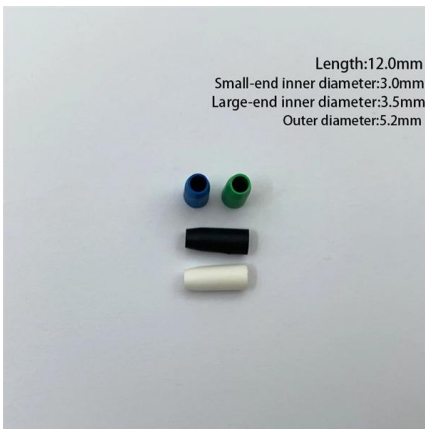

LIYJTK IP68 Waterproof Fiber Optic Connector High

Product description WITH IP68 WATERPROOFING, THIS FIBER OPTIC CONNECTOR OFFERS SUPERIOR PROTECTION AGAINST WATER AND DUST FOR

[Contact Us](#)

Waterproof Fiber Optic Connectors Guide for

Waterproof fiber optic connectors come in several industry-recognized designs, each tailored for specific outdoor applications. Below we

[Contact Us](#)