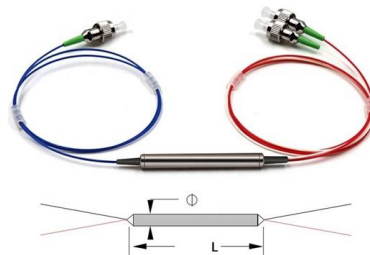

Jenngao IP68 Waterproof Cable Connection Box, Horizontal for Fiber

About this item High Quality - The fiber optic connector box is not only waterproof, but also prevents vibration, shock, cable stretching, twisting, etc. It also prevents material aging caused by heat, cold,

[Contact Us](#)

Fiber Optic Color Code: The Ultimate TIA-598-C Guide

Master the TIA-598-C fiber optic color code standard. Read our complete guide and use our free interactive calculator to easily identify 1-144 core cables.

[Contact Us](#)