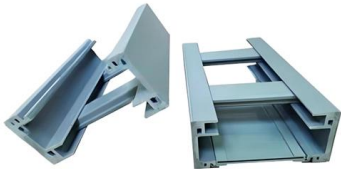

Waterproof connector box with 4 cores

Waterproof connector box with 4 cores

4 Cores Terminal Box

Used this 4-core box for a small business fiber installation. Mounted it on the wall alongside our ZTE F660 GPON ONU--secure, weatherproof, and handles up to

[Contact Us](#)

4 Cores Wall Mountable FTTH Termination Box

This fiber optic termination box features fixed and welding functions to protect cable terminals, implementing connections between cables and pigtails. Constructed with high-quality electrolytic

48 Core Dome Fiber Splice Closure, 4 Port Vertical Joint

The 48 core dome fiber splice closure is a compact and durable outdoor splice enclosure designed for fiber optic splicing, protection, and distribution in FTTH