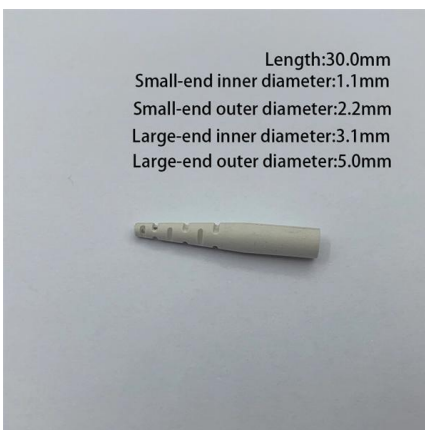

Factory Supply Waterproof 4 Core FTTH Fiber Optic Distribution Box

Do you provide ODM/OEM service?A: Yes, welcome your OEM/ODM order, we also have professional sales and designer can provide your most suitable solution for you.

[Contact Us](#)