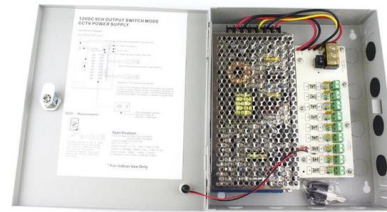

S SUNSBELL Junction Box

? Junction Box - 4 Way 3Pin IP68 waterproof wire connectors? Tired of dealing with unreliable wire connections in wet environments? Our Junction Box with 4 Way 3Pin IP68 waterproof wire

[Contact Us](#)

Fiber optic splice box, 4 cores outdoor (IP65) FTTH box,

FTTH outdoor box for 4 adaptors SC simplex, LC duplex or E2000 with key. Wall

[Contact Us](#)

4 Cores FTTH Nap Box Outdoor Waterproof Wall-Mounted 4core

optical splice closures are used to distribute, splice, and store the outdoor optical cables which enter and exit from the ends of the closure. There are two connection ways: direct connection and splitting

[Contact Us](#)