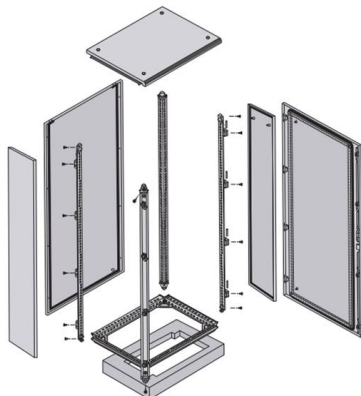

IP68 Waterproof Outdoor Junction Box

IN STOCK: best prices on IP68 Waterproof Outdoor Junction Box - 4 Way Larger Cable, Electrical Junction Box Connector for Cable Ø 4 to 14mm, ABS + PVC, GB-2028237.

[Contact Us](#)

Junction Box Outdoor Waterproof IP68 3