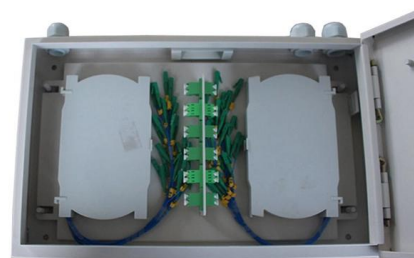

Plastic Waterproof Outdoor 4cores FTTH Fiber Optic

The main products of TAKFLY include fiber optic patch cord, connector, adapter,

[Contact Us](#)