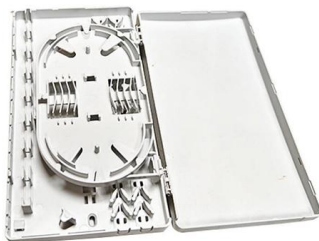

Amazon : Electrical Box For Wall

5 Way Circuit Breaker Box, IP65 Distribution Protection Box with Din Rail ABS Plastic Breaker Box Cover Miniature Din Rail Enclosure for Indoor Outdoor Wall 4.0 (275) 200+ bought in past month INR240

[Contact Us](#)