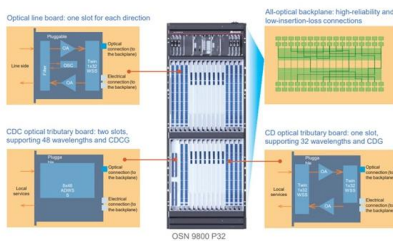

[Contact Us](#)

230V and 415V Distribution Units and Splitter Boxes

GRP ALL INSULATED IP44 SPLITTER BOX AND 32A CABLE AND PLUG.

[Contact Us](#)

Distribution boxes , Ahlsell - We make it easier to be pr

Here you will find wall sockets, cable ladders, and accessories for easy installations. We also offer smart wall sockets, switches, and dimmers from several major suppliers.

[Contact Us](#)