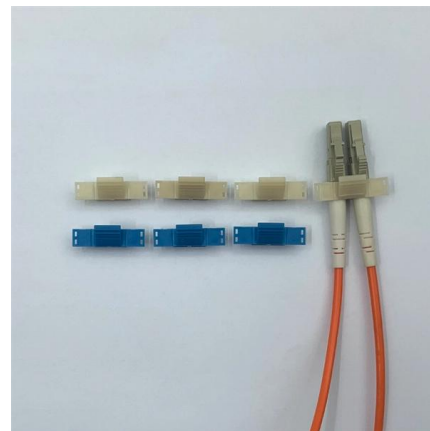

[Contact Us](#)

FTTH 4 Core Fiber Optic Termination Box 4 port optical

Find more 509, 50920 and 100001204 products. Enjoy Free Shipping Worldwide! Limited Time Sale Easy Return.

[Contact Us](#)

Venezuela will export fiber optics

FTTx Fiber Optical Access Terminal Box 4 Core , Model: B08

Most popular FTTH terminal box model, CRXCabling FTTH termination box is a perfect solution for home or office. With double-page design, the fiber access terminal box stores fusion and termination fiber

[Contact Us](#)

FTB-04 4 Port FTTH panel, Fiber Terminal Box-AOA Tech

FTB-04 is an indoor terminal box called FTTH faceplate, applied in the FTTH network to connect the drop cable and ONU devices through the fiber port.