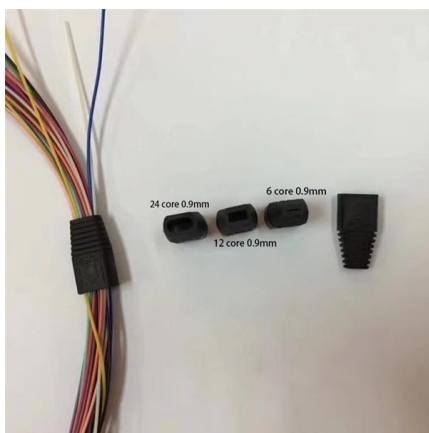

Vass Electrical Industries

Our Electrobar Busway range encompasses high power 800A to 7000A AC and 12,100A DC High Power Systems as well as 80A-700A above or below rack IT Busway Systems.

[Contact Us](#)

Busbar Systems