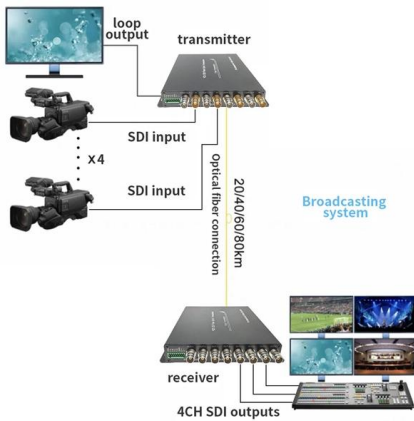

Vass small busbar

Vass small busbar

ABB WavePro R

ABB WavePro-R Cast Resin Busway is a high performance low-voltage busbar system. The cast resin forms an external surface which provides a watertight barrier around the current carrying conductors.

[Contact Us](#)

Vass Electrobar Busway System 240V 20A

With a voltage rating of 240V and a current capacity of 20A, this busway system is well-suited for delivering reliable and high-performance electrical power within industrial facilities.

Busbars and Connectors in Indoor & Outdoor Installations What is Electric Busbar? A conductor or group of conductor used to collect the power from incoming feeders

[Contact Us](#)

Busbar

The multiple smaller cables are run within wire duct to each individual device. The busbar can replace all these parts as well as offer several key advantages over a traditional block and cable design. Except

Busbar systems

RiLine busbar systems for individual switchgear and controlgear. Complete solutions up to 1600 A for AC or DC applications.

[Contact Us](#)

(PDF) VASS Electrobar Busway Systems

Vass Electrobar Busway - Installed Underfloor (during construction).
o Take off positions at every 150mm are protected by Automatic Safety Shutters which prevent unintended access to live Busbars
o 4