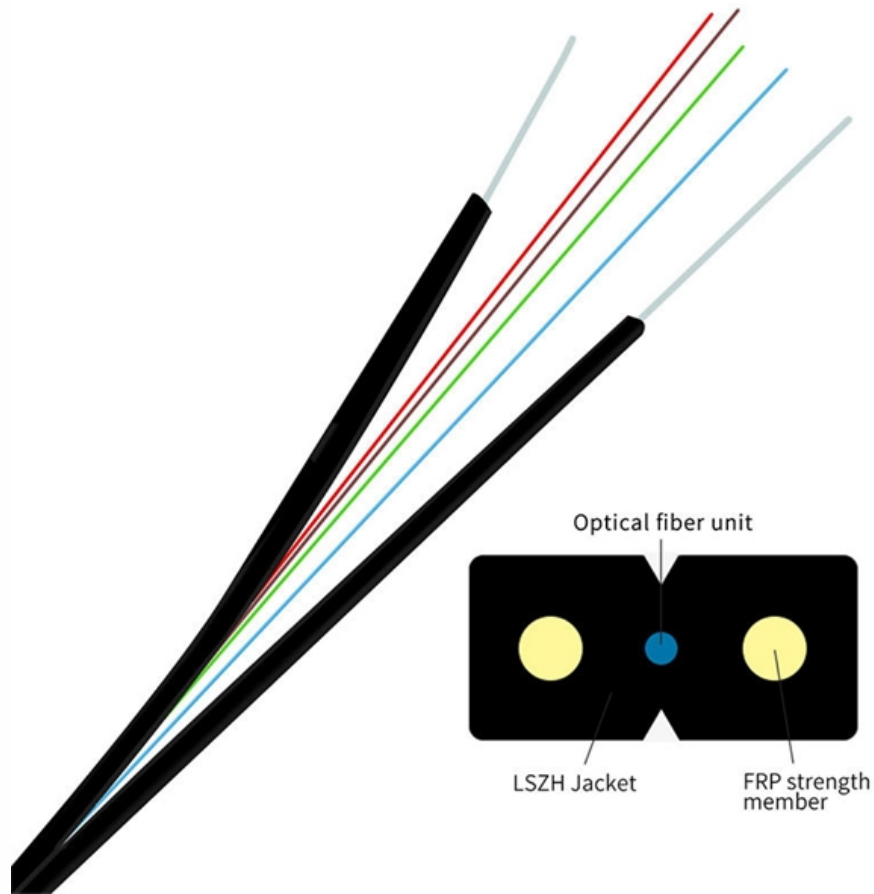

# Uzbekistan In-Stock 100G Dedicated Switch

## Uzbekistan In-Stock 100G Dedicated Switch

---

### Switches , 100G

MikroTik CRS510-8XS-2XQ-IN A versatile 100 Gigabit switch that offers speed, value, and diverse

[Contact Us](#)