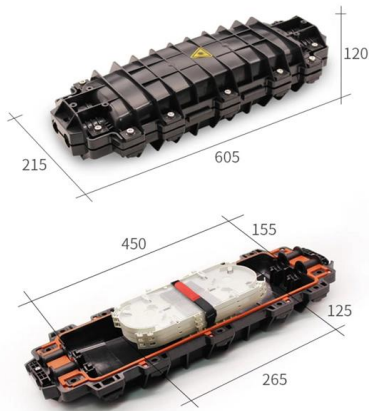

10/25/40/100GbE Data Center Switches

S7600-48TE4Y2Q, 48-Port Ethernet L3+ Multi-Gigabit Switch, 48x 100M/1000M/2.5GBASE-T RJ45 Ports, with 4x 25G SFP28 and 2x 40G QSFP+ Uplinks, Support MLAG, VXLAN

[Contact Us](#)

100G Ethernet Data Center Switches

NADDOD's 100G data center switch is a powerful networking solution that provides high-speed connectivity for modern data centers. These switches deliver speeds of up to 100Gbps, making them

[Contact Us](#)

Cisco Dealer In Uzbekistan , HPE Aruba Switch , Juniper Networks

Best HPE Aruba Distributor In Uzbekistan, We Offer Browse our complete range of IT and Networking Solutions - Cisco, Cisco Switch, Cisco Router, Cisco Firewall, Cisco Spares, Cisco Refurbished

[Contact Us](#)