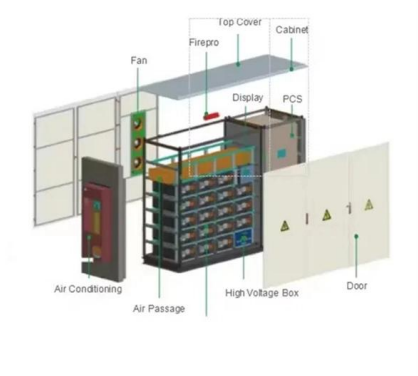

With cable ties and mounts, wire funnel cable organizer, accessory hook, six-outlet surge protector, and more, this kit is ready to wrangle your cords.

[Contact Us](#)

FEATURE:

Mounting vertically on 2-post and 4-post open frame rack Individual 2-finger cable guide can be removed (without using tool) to provide a large opening area when creating cable pathway Dual hinged latch

[Contact Us](#)

Cable Management Solutions , Rack Cable Managers

Explore Enconnex cable management solutions. Vertical cable managers, horizontal cable managers, cable loops, & more for network & server racks & cabinets.

[Contact Us](#)

Cable Management Kit , Accessories , The Standing Desk

Use our cable management kit to make your standing desk look neater by managing the cables around your desk.

[Contact Us](#)