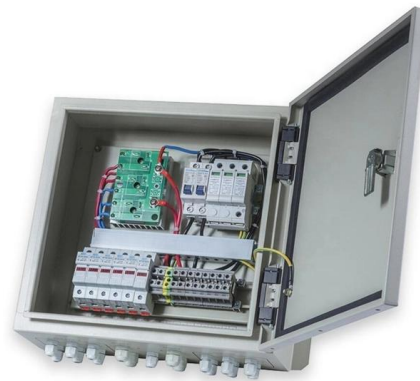

How do FTTH butterfly optic cables ensure signal integrity over long

FTTH butterfly optic cables are designed to minimize both of these issues. By using high-quality, low-loss materials such as Corning's SMF-28 or similar fiber types, these cables achieve a

[Contact Us](#)