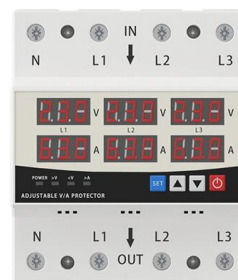

IT CAN CLEARLY SHOW THE CURRENT STATUS AND VOLTAGE STATUS, WITH EFFICIENT OPERATION AND RAPID RESPONSE.

Indoor Cable Series

The optical cable has a simple structure, is lightweight and highly practical; The unique groove design makes it easy to peel off, convenient for connection, and simplifies installation and maintenance;