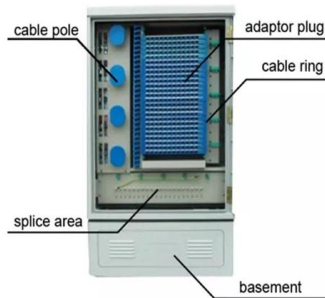

Ukrainian Data Center Rack-Mounted PDU Construction Case

Build Your Custom Rack Power Distribution Unit (PDU) for Your Data Center

Build your Custom Rack Power Distribution System for your specific data center needs to help optimize power, energy, and

[Contact Us](#)

What Is a PDU in Data Centers and Why Is It Important?

Learn about PDUs in data centers: types, functions, benefits, and why they're crucial for reliable, efficient power distribution. Optimize your setup!

[Contact Us](#)