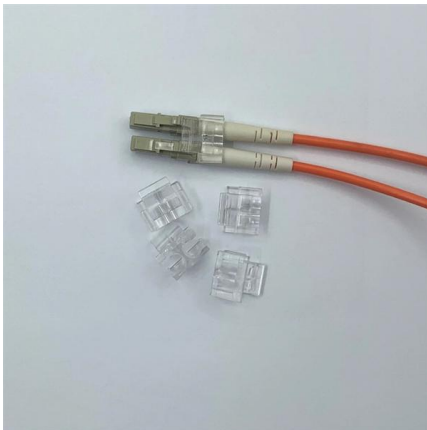

Data Center Rack PDU Market size is set to grow by USD 983.8

NEW YORK, July 3, 2024 /PRNewswire/ -- The global data center rack PDU market size is estimated to grow by USD 983.8 million from 2024-2028, according to Technavio.

[Contact Us](#)

Find The Right PDU For Your Data Center , Eaton

Looking for the right PDU for your data center? View Eaton's Rack PDU Buying Guide for ten helpful tips. Learn more now.

[Contact Us](#)

How to Choose the Right PDU for Data Centers?

For data centers, there are two primary types of PDUs to choose from based on installation methods: · Horizontal PDU (mounted horizontally): Typically occupies 1U to 2U of rack space and is installed on

[Contact Us](#)