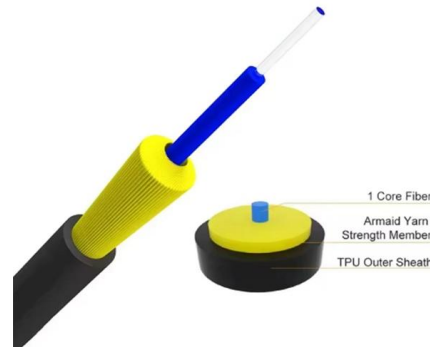

Terminal box , Kempston Controls Electronic Components Distributor

Terminal boxes are essential components for lighting and other similar electrical connections, providing a secure and reliable way to install electrical wiring. Installing a terminal box correctly is vital for a

[Contact Us](#)

Cable junction box, Cable terminal box

Integrated junction box consisting of cable glands and a terminal block. Suitable for industrial facilities, power cable joint, relay between motors and/or sensors.

[Contact Us](#)

Falcon Trunking 1 Way Terminal Boxes , ExpertElectrical .uk

Falcon Trunking 1 Way Terminal Boxes
Key Features
Available in size and colour with pack size options- 20mm and 25mm- Black and White- Single Pack, Pack of 10 and Pack of 20
Manufacturer: Falcon

[Contact Us](#)