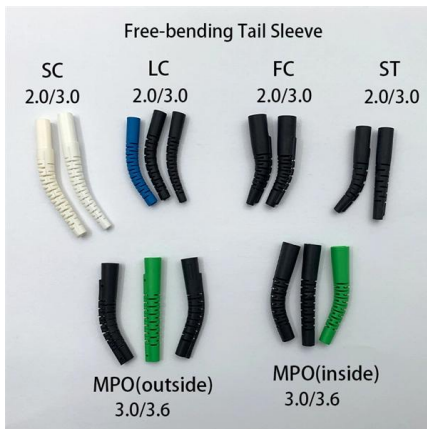

[Contact Us](#)

Terminal & Junction Boxes , ExpertElectrical .uk

Terminal and junction boxes with a screwed down lid. Available in a variety of sizes, colours and IP ratings.

[Contact Us](#)

Industrial & Hazardous Area Terminal Enclosures /

AISI 304L stainless steel sheet (AISI 316L on request) Optimised cable management: Junction boxes allow easy and smooth management of electrical

4 Terminal Junction Boxes

Displaying products for 4 Terminal Junction Boxes - from our range of leading brand manufacturers.