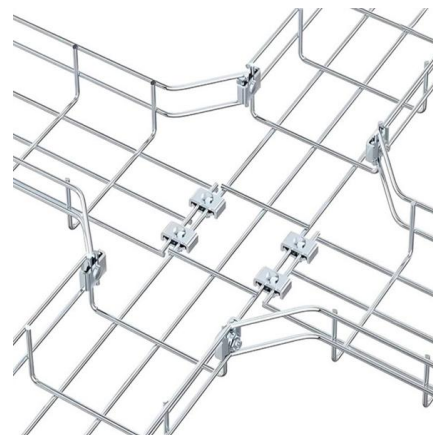

Electrical Terminal Boxes , OEM & Retrofit , Quartzelec

Supported by a team of experienced electrical and mechanical engineers, we are able to assist you in the selection of termination solutions from our standard

[Contact Us](#)