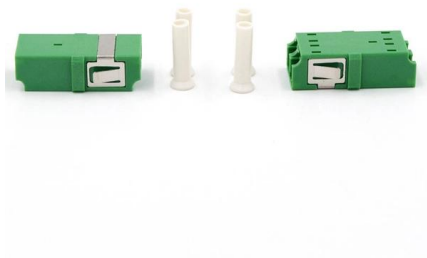

Terminal Boxes Made in the UK

Discover our full range of terminal boxes: junction boxes, ATEX certified, and outdoor solutions. Custom designs, fast UK delivery, 5-year guarantee.

[Contact Us](#)