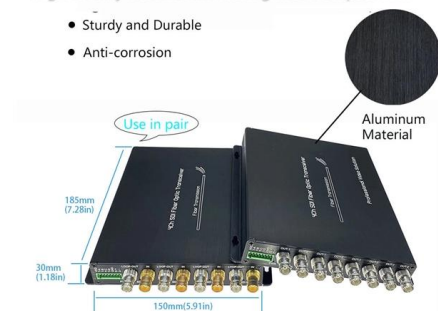

Ubiquiti Networks SFP Single-Mode Fiber Module, 1.25Gbps (Pack of 2)

Buy Ubiquiti Networks SFP Single-Mode Fiber Module, 1.25Gbps (Pack of 2) online on Amazon.ae at best prices. Fast and free shipping free returns cash on delivery available on eligible purchase.

[Contact Us](#)

High Quality Aluminum Housing with Compact Size

- Sturdy and Durable
- Anti-corrosion