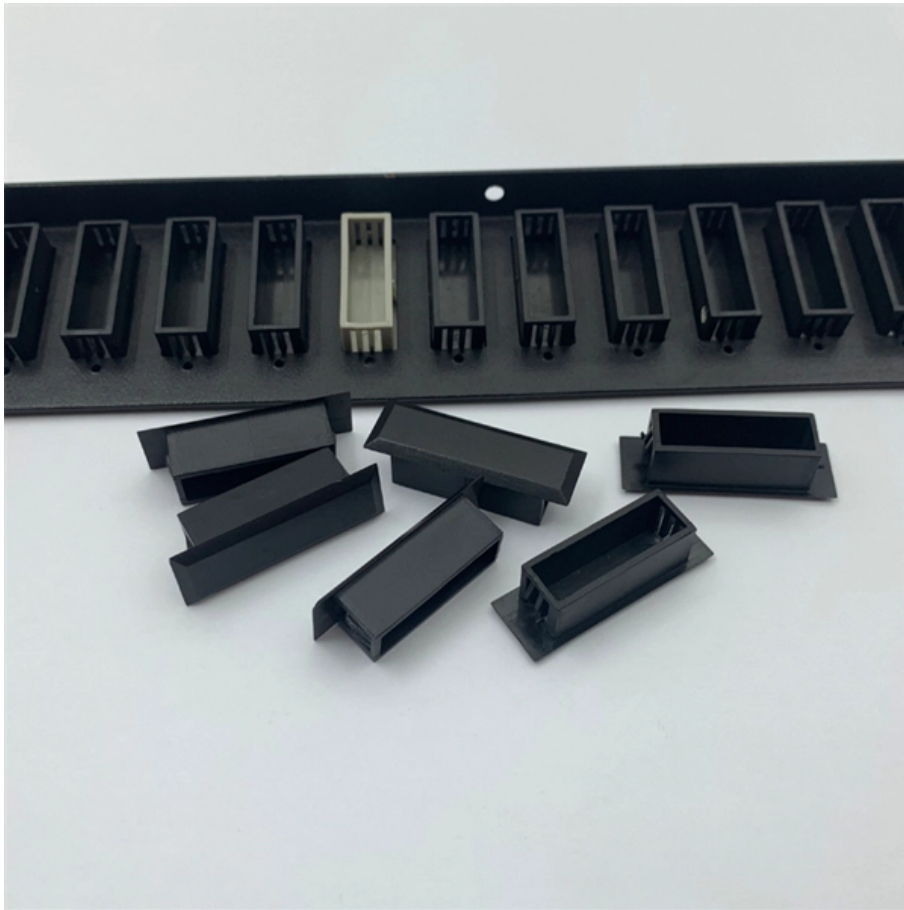

Two Hundred Bridge Tray Funnel

Two Hundred Bridge Tray Funnels

Pipe Bridges , Pre-engineered Modular Pipe Rack

Bridge Brothers offers a one rack, two rack, and three rack model. These pre-engineered modular pipe racks are all precision-manufactured in a shop to

[Contact Us](#)

Wirthco 23080 40092 Funnel King Drip Tray

Wirthco 23080 40092 Funnel King Drip Tray - Black Plastic 22" X 22" X 1.5" - Perfect For Mini Fridges, Air Conditioners, Appliances And Machinery (2) - The Twister Group, low prices, quick shipping,