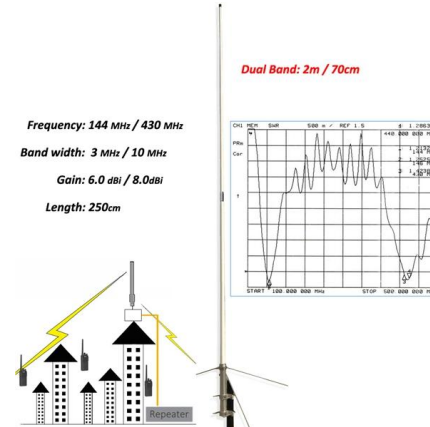

Fireproof Cable Tray 200*100 Metal Wire and Cable Trough Type

Compared with the traditional steel bridge, the spray bridge has higher durability and anti-corrosion performance, and can maintain a better maintenance state in the external environment.

[Contact Us](#)