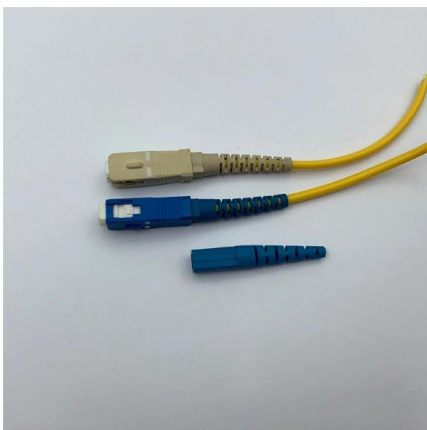

The Russell Brunson Show

I have two more that I came up with last night, and I'm like, literally, if this works, any piece of content ever created from the beginning of time until now, I could use, and I could put into these little bridge

[Contact Us](#)