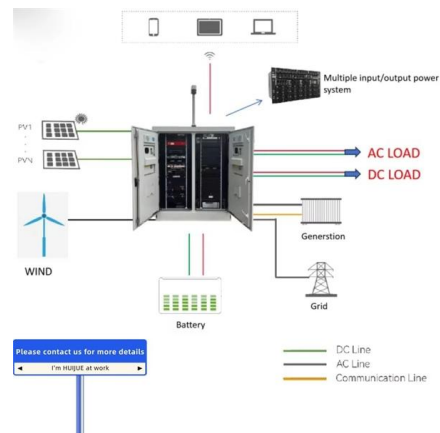

PRODUCT BROCHURE T& B® Cable Tray Specialty aluminum solutions

For cable tray applications lacking sufficient space for the number of supports required for standard-length sections, choose T& B Cable Tray long-span AH1-8 series aluminum cable tray in 40-foot (12.2

[Contact Us](#)