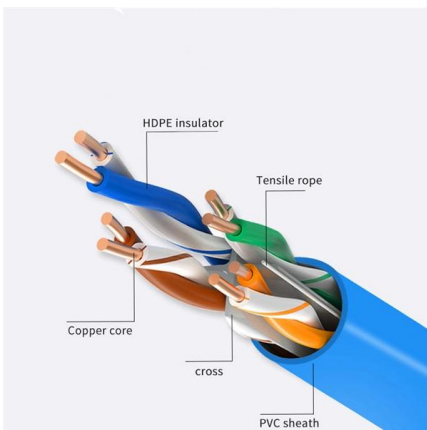

Cable Tray In Tuvalu , Cable Tray Manufacturers Suppliers Exporters

Being one of the leading Cable Tray Manufacturers in Tuvalu, we work for customer satisfaction and design and deliver the standard and customized range accordingly. We have a comprehensive range

[Contact Us](#)

Cable Tray Installation Guidelines for Engineers

Cable Tray Installation Guidelines for Engineers Cable trays shall be installed according to the latest revision of the NEC, NEMA VE 2, and manufacturer's installation instructions. Cable tray elbows

[Contact Us](#)