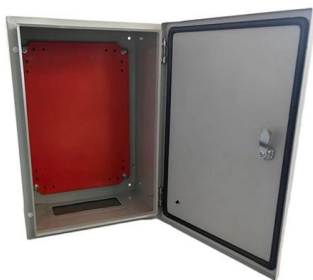

Long-Span Cable Tray , Heavy-Duty Support for Large Industrial Cable

Engineered for long distance cable routing, long-span cable tray offers high load capacity and strong structural durability for industrial applications.

[Contact Us](#)