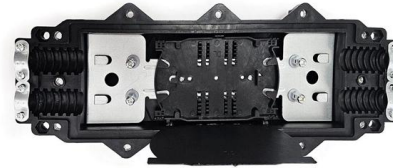

Alpha Networks launches 1.6 T liquid-cooled switch powered by

In response, the 1.6 T switch developed by Alpha Networks adopted a liquid-cooled solution that delivers more than 1.8 KW of cooling on each liquid-cooled board. The smaller footprint

[Contact Us](#)