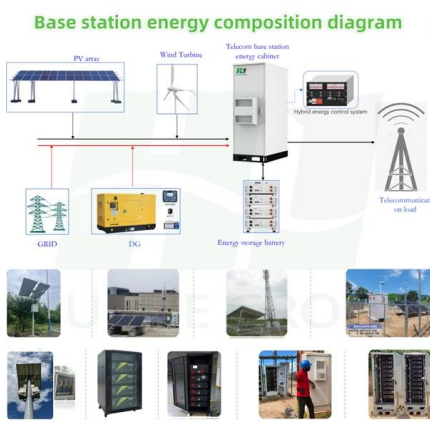

Deutz Air-Cooled Diesel

Everything You Need to Know About a Deutz Air-Cooled Diesel DEBOSS GARAGE 858K subscribers Subscribed

[Contact Us](#)

NADDOD 1.6T Optical Transceiver Differences Analysis

Learn how to choose the right 1.6T optical transceiver. This guide compares six NADDOD 1.6T OSFP modules across protocol, cooling design, transmission reach, and connectors for AI and

[Contact Us](#)

Celestica Introduces New Family of 1.6TbE Data Center Switches to

The DS6001 is a 20U, 64-port x 1.6TbE switch offering a hybrid cooled solution based on the 21-inch OCP ORv3 rack. Both switches are based on the new Broadcom Tomahawk 6 (TH6)

[Contact Us](#)