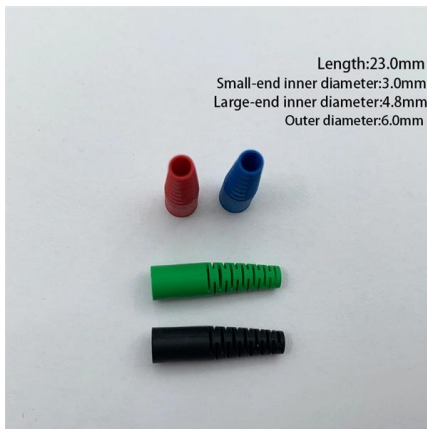

M12 male, 12-pos.

Discover robust M12 male connectors, 12-pos., for reliable industrial connections.

[Contact Us](#)

12 Pin Male Connectors

Designed for use in vehicles, this connector ensures stable electrical performance under vibration, moisture, and temperature fluctuations. Featuring a robust cylindrical housing, this connector

[Contact Us](#)