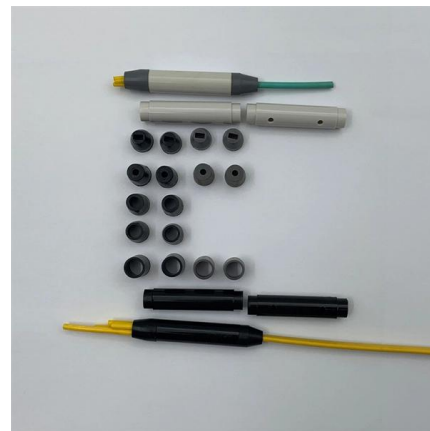

[Contact Us](#)

12 pin connector-AliExpress

A 12 pin connector is an electrical component with 12 contact points, used for compact and reliable signal or power transmission in industrial, automotive, and electronics applications. This guide covers

[Contact Us](#)

Pin (Male) 12 Position Standard Circular Connector

Mouser offers inventory, pricing, & datasheets for Pin (Male) 12 Position Standard Circular Connector.

[Contact Us](#)

Terminals & Connectors

Terminals & Connectors Today we will be taking a look at some of the different types of terminals and connectors commonly used in 12 volt electrical installations.

[Contact Us](#)

12 Pin Power Signal Circular Connector Male Plug Outdoor

Protection level IP67. 1/4 Quick bayonet coupling, simple operation, easy installation. 12 cores, in line with the diversity of industrial demand, signal and power compatible match.

[Contact Us](#)

Amazon.ae: M12 Connector