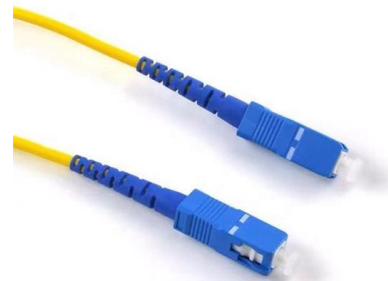

M12 male, 12-pos.

Discover robust M12 male connectors, 12-pos., for reliable industrial connections.

[Contact Us](#)

12 Pin Male Connectors

Designed for use in vehicles, this connector ensures stable electrical performance under vibration, moisture, and temperature fluctuations. Featuring a robust cylindrical housing, this connector

[Contact Us](#)

M12 connectors, M12 plugs (2 pin, 3 pin, 4pin, 5 pin, 8 pin, 10 pin, 12

You can easily find connectors with a specific number of pins - from 2 to 12. The most numerous group of connectors is the M12 4 pin plug. You can choose between male and female connectors with