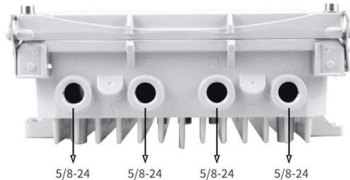

### ISE 2023: KLOTZ AIS Shows PowerLink Truss

ISE 2023: KLOTZ AIS Shows PowerLink Truss-Clampable Power Distribution Box with 1 Input, 4 Outputs rAVe 39.7K subscribers 147 views 3 years ago

[Contact Us](#)