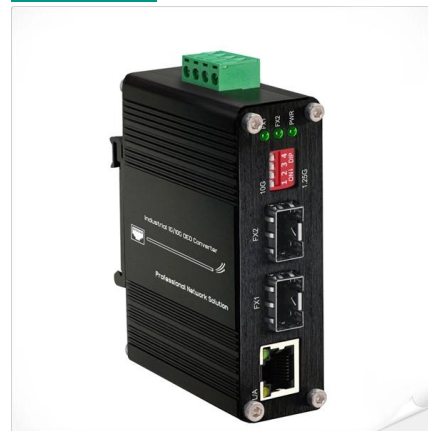

Professional Power Distribution Units PDU , DISTRO-DIRECT

Our solid rubber distribution boxes are extremely rugged and reliable in use. Their circuit-breakers are arranged inside the housing for optimum protection and can be quickly and easily accessed through

[Contact Us](#)