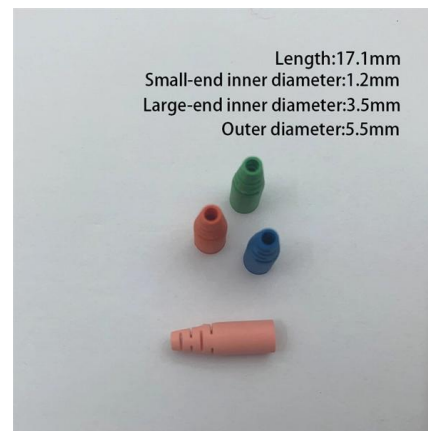

Cable trays for industrial and marine use. Includes distribution trays, cable routes and NATO-type models. Request a quote directly via our webshop.

[Contact Us](#)

CABLE TRAY SYSTEMS GUIDE

Cable Tray Systems Guide HUBBELL Hubbell Wiring Device-Kellems and Hubbell Premise Wiring are divisions of Hubbell Incorporated, a U.S. headquartered manufacturer with over 130 years of