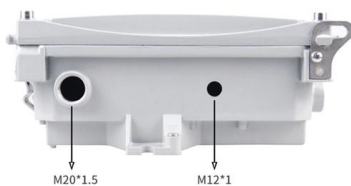

How to Install Cable Tray: A Comprehensive Guide to Different Cable

Welcome to our step-by-step guide on installing cable trays! In this video, we'll explore the different types of cable trays available and provide detailed instructions for their installation.