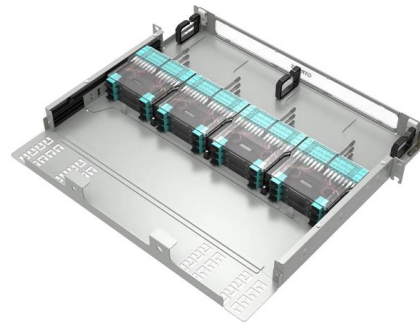

Buy Gripples & Wire Suspensions Online , Cable Accessories , CEF

Gripples & wire suspensions provide an efficient and secure solution for suspending and managing electrical cables, lighting, and other equipment in various installations. These systems are designed

[Contact Us](#)