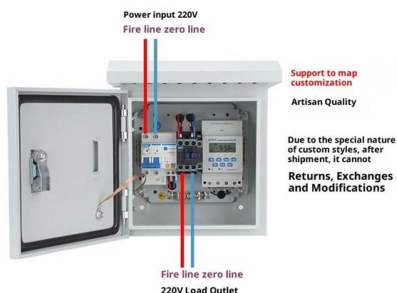

Product Wiring Diagram

Industrial Cable Trays & Cable Tray Systems

Snap Track Cable Tray Background Snap Track was developed as a limited-width cable tray system to replace wire basket tray, conduit, and generic tray. It is

[Contact Us](#)