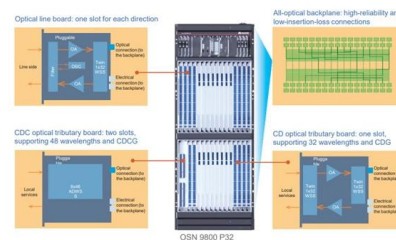

[Contact Us](#)

Fiber Optic Distribution Cabinet

Fiber Optic Distribution Cabinet The 3dnet REOP Optical Splitter has been designed for high-density fiber optic distribution. Given its high capacity, it is intended for installation at end or intermediate