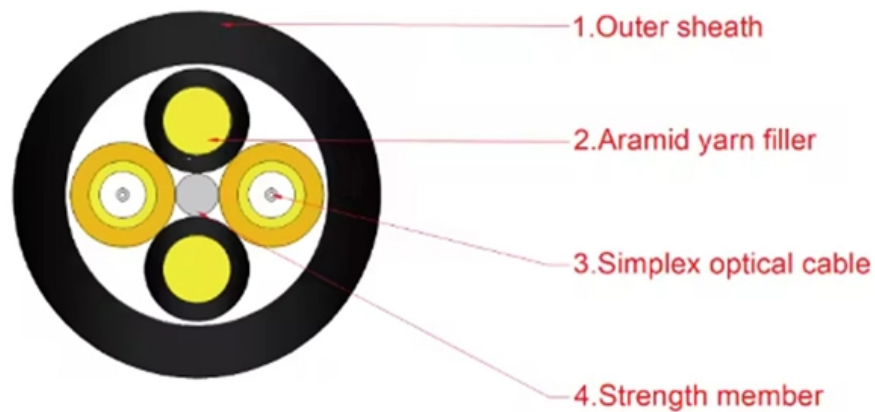

The router s fiber optic signal is displayed in red

Overview

The LOS light blinking red can be caused by various factors such as loose cables, damaged internet cables, faulty pins, unpaid bills, scheduled maintenance, or problems at the ISP site. How can I troubleshoot this issue?

You can start by rebooting the router and checking the. Normally, each light reflects a specific function: Power Light: Informed if the router is powered on. How to FIX the Loss of Signal Error Is your router's LOS (Loss of Signal) or Optical light blinking red or solid red?