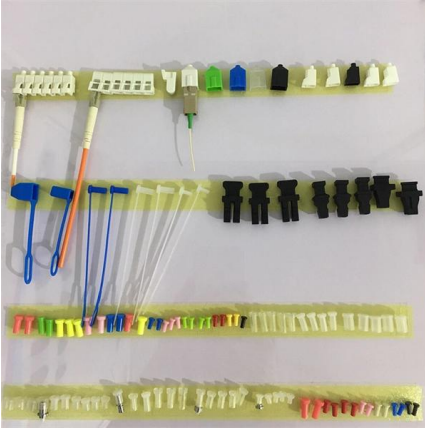

Thailand XM Distribution Box

XM Distribution box -Chuangyuan Electric Co., Ltd. -Distribution box

It specializes in the production of transmission and distribution products such as complete sets of high and low voltage switchgear, capacitor compensation cabinets, various power control distribution

[Contact Us](#)

TV Broadcast Automation Software

Streamline your broadcast operations with XTV Suite, the complete TV playout automation and channel in a box solution. Reliable, scalable, and user-friendly.

[Contact Us](#)