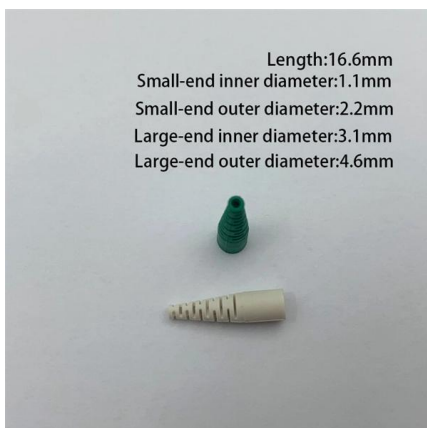

Distribution Board Manufacturers Suppliers and Exporters in Thailand

Explore premium-quality electrical panels from trusted Distribution Board Manufacturers Suppliers and Exporters in Thailand. Reliable solutions for industrial and commercial needs.

[Contact Us](#)

Electrical Control Panel - Domnick , Part of RS Group

We specialize in assembling MDB panels, manufacturing switchboards, and factory electrical cabinets for distributing and receiving electricity within buildings.

[Contact Us](#)

Manufacturer of Low Voltage Switchboard SIVACON S4

Installation of electrical systems, buildings, 120 cubic meters of cold water production system, Saraburi Cambodia Chip Factory Project Project to build flood prevention system in Su-ngai Kolok area, Su

[Contact Us](#)

NITTO KOGYO BM (Thailand)

Nitto Kogyo BM (Thailand) was jointly established by Bangkok Sheet Metal PCL and Nitto Kogyo Corporation in January 2018, aiming to contribute local society setting up secure electrical

[Contact Us](#)