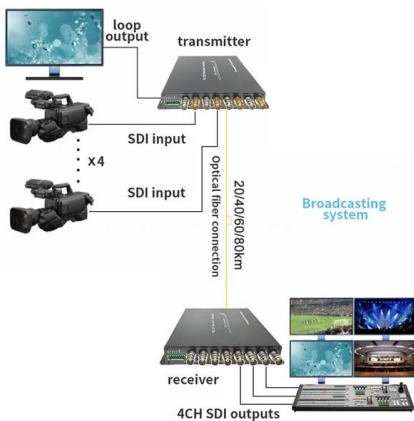

Home , snskcompany

We also provide AEG dry type transformer, transformer enclosure, main distribution board, RTU board, 48VDC dictribution board. We also do all kinds of panel

[Contact Us](#)