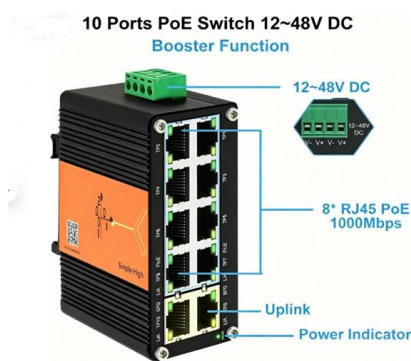

NITTO KOGYO BM (Thailand)

Nitto Kogyo BM (Thailand) was jointly established by Bangkok Sheet Metal PCL and Nitto Kogyo Corporation in January 2018, aiming to contribute local society setting up secure electrical

[Contact Us](#)

Cable Tray Manufacturers in Thailand, Hose Clamps

Our clients from any nook and corner of the world can contact us to buy Crimping Tools, Cable Glands & Cable Ties in Thailand, as we have our presence in different places to meet that.