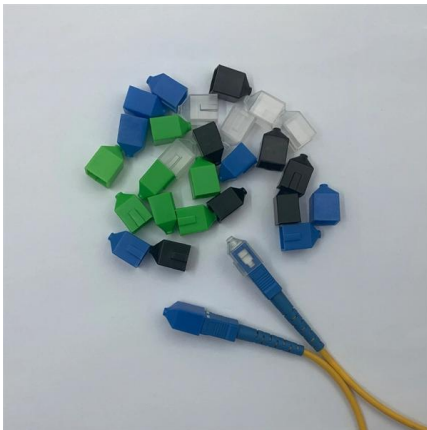

12 Core Fiber Distribution Box, 12 Port FTTH

Eardion 12 Port FTTH Fiber Distribution Box Splitter Box- Fiber Optic Terminal Junction Splitter Box with LC Fiber Cable Coupler It is suitable for optical fiber

[Contact Us](#)

The difference between optical cable terminal box and optical fiber

There are various types of products, including pigtail type, adapter type and cabinet type optical cable terminal box, which can be customized according to needs.

[Contact Us](#)

Choosing Between Terminal Box and Junction Box

Terminal boxes are more expensive due to their strong body, higher protection ratings and the need to work in tough industrial places. Junction Boxes

[Contact Us](#)