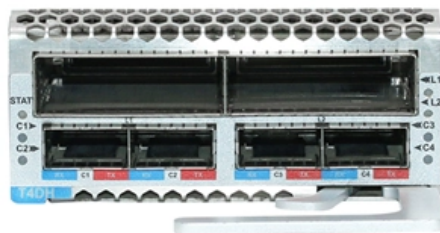

# Terminal box to distribution box

## Terminal box to distribution box

---

### **Indoor Metal Fiber Terminal Box With 8 Adapter Ports, 8**

Description The 8 ports metal fiber terminal box is similar to the fiber optic patch panel in appearance and function, which designed to connect optical fiber cable