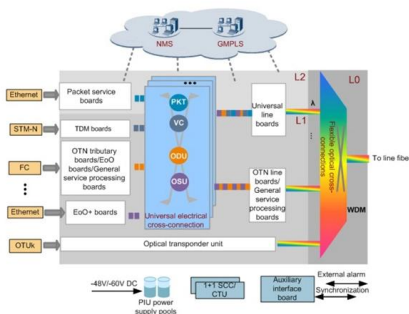

Junction vs. Distribution vs. Terminal Box: The "Start, Middle, End" Rule

Confused by junction, distribution, and terminal boxes? They often look identical, but their roles are totally different. Here is the simple "Start, Middle, End" rule to tell them apart.

[Contact Us](#)