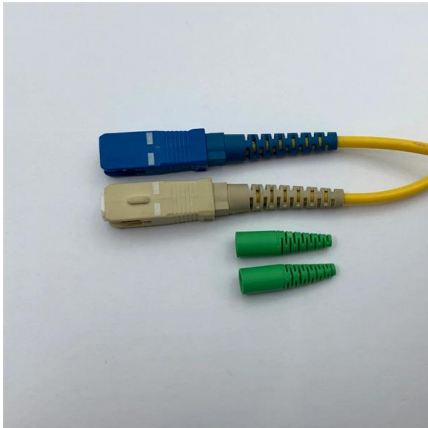

Crouse-Hinds series GHG7 Terminal Boxes catalog page

The CEAG installation system provides an economical way of mounting the terminal boxes on walls, trellis work and pipes. The terminal boxes are suited for the use of single or multiple cable glands.

[Contact Us](#)

JUNCTION BOXES? TERMINAL BLOCK BOXES

Industrial control box, Junction box, Distribution box, Audio amplifier chassis, and more. Choose from a wide range of over 48,000 items, and with no purchase

[Contact Us](#)

Contact Us

For datasheets, pricing, or custom fiber access solutions, please visit:
<https://www.frindel.es>