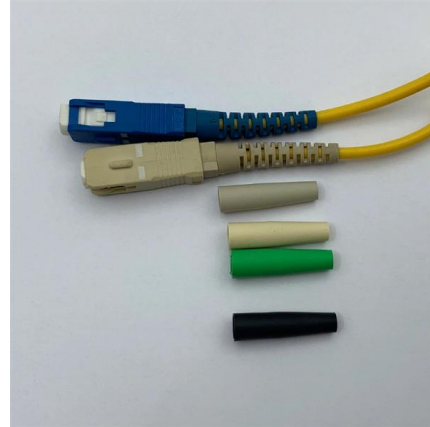

Crouse-Hinds series GHG7 Terminal Boxes catalog page

The CEAG installation system provides an economical way of mounting the terminal boxes on walls, trellis work and pipes. The terminal boxes are suited for the use of single or multiple cable glands.

[Contact Us](#)

JUNCTION BOXES? TERMINAL BLOCK BOXES

Industrial control box, Junction box, Distribution box, Audio amplifier chassis, and more. Choose from a wide range of over 48,000 items, and with no purchase

[Contact Us](#)

Contact Us

For datasheets, pricing, or custom fiber access solutions, please visit:
<https://www.frindel.es>