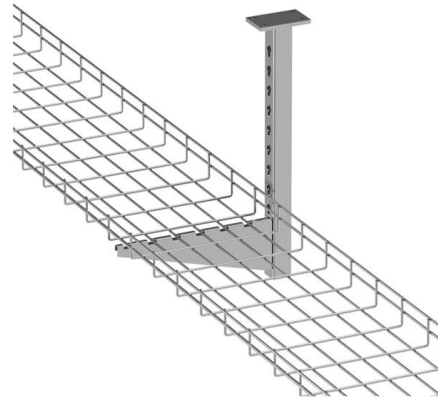

TBOX

Low-voltage cable connections within junction boxes or for flying connections (e.g., lighting fixtures, suspended ceilings) in civil and residential

[Contact Us](#)

TIBOX Enclosure Boxes,

PBT-6P Terminal Block Box TIBOX
IP66, Plastic
Terminal Block Box, 6P 15A (Size 50x70x24mm.)
-40 ? ??? 120 ?

[Contact Us](#)