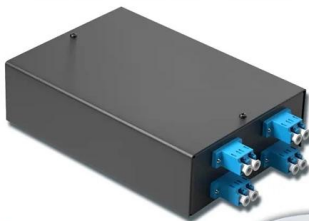

DP World eyes second Chittagong box terminal in Bangladesh push

DP World has expanded its Bangladesh ambitions with a plan to operate Chittagong Container Terminal alongside New Mooring Container Terminal.

[Contact Us](#)

4-port 8-core LC wall-mounted fiber terminal box (empty frame)