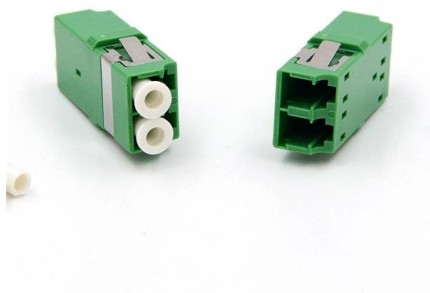

VACON® 100 X , VACON® Configurators , Drives configurators

Re-use model code (optional) Apply Select your base selections to your new product General Required

[Contact Us](#)

EVVR T-Box

Telematics Gateway, also called T-Box, acts as the central hub for managing communication and data exchange between the vehicle and external servers or

[Contact Us](#)

S32K148 Automotive Telematics Box (T-Box)

Based on the 32-bit Arm® Cortex®-M4F based S32K148 microcontroller, the S32K148-T-Box solution offers a flexible evaluation platform for the T-Box

[Contact Us](#)