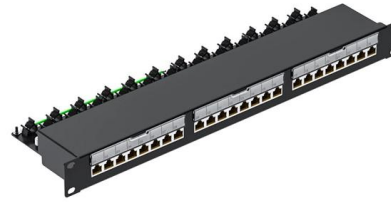

## Overview

---

Neusoft's T-Box is an intelligent in-vehicle interconnection terminal used to monitor new energy vehicles. The S32K148-T-BOX is a reference design board engineered for out-of-the-box validated automotive telematics box (T-Box) applications. Based on the 32-bit Arm® Cortex®-M4F based S32K148 microcontroller, the S32K148-T-Box solution offers a flexible evaluation platform for the T-Box. It serves as a critical link in the Industrial Internet of Things (IoT) ecosystem, enabling seamless communication between field assets and supervisory. We offer bespoke, custom-made terminal boxes and terminal box combinations, as well as standard products with short delivery times.

### The role of BAIC T-Box terminal in T-Box , BitAuto

TBOX full name: Telematics Box, English name: Farizon Communication Terminal, is a car electronics module that integrates intelligent information processing and communication technology. It enables

### Telematics Box

A T-Box (Telematics Box) is a telematics control unit designed to provide various connected car services. T-Boxes are integral components of a vehicle's telematics system.

[Contact Us](#)