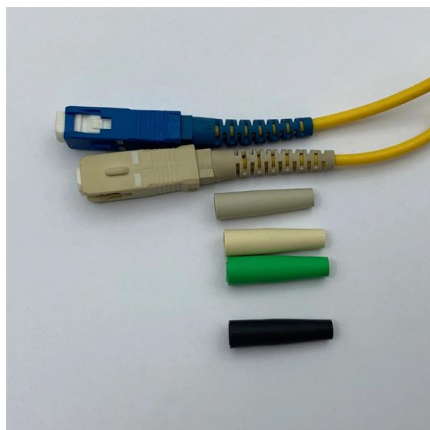

S32K3 Automotive Telematics Box (T-Box) Reference

The S32K3-T-BOX is a compact, highly-optimized and integrated reference design board featuring the S32K3 automotive general-purpose microcontroller.

[Contact Us](#)