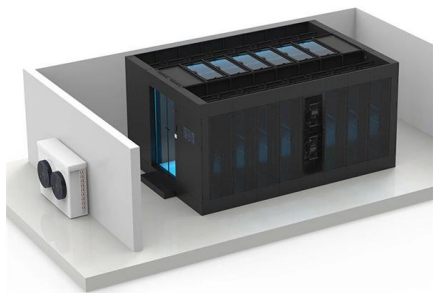

[Contact Us](#)

Micro DC 42U SX, 5KVA, 208V

Micro DC 42U SX, 5KVA, 208V A pre-assembled Micro Data Center includes: shock packaged rack, two UPS, two switched rack PDUs, NetBotz 250 with rack access handles, one temperature/humidity