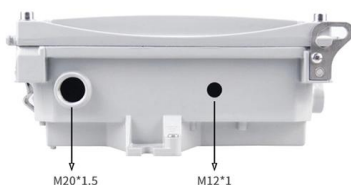

EXC-4000PCI interface board with an attached

[Contact Us](#)

US finalises Section 301 tariffs, proposes 50% duty on

Section 301 tariffs to be implemented in 2024 will take effect on September 27, such is the case for solar cells.

[Contact Us](#)

42U Micro Data Center Systems

When it comes to 42U Micro Data Center Systems, you can count on Grainger. Supplies and solutions for every industry, plus easy ordering, fast delivery and 24/7 customer support.

[Contact Us](#)

APC 42U R-Series: AI Chat & PDF Download , Manualzz

Below you will find brief information for 42U R-Series MDC42USRSI, 42U R-Series MDC42UARSI. These EcoStruxure Micro Data Centers offer a pre-integrated solution for edge computing

[Contact Us](#)