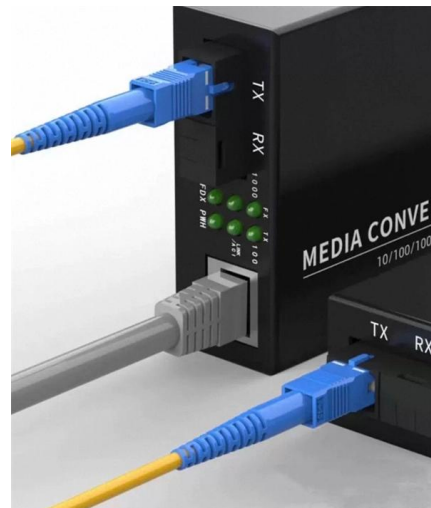

MDC42UARS1

MDC42UARS1 - EcoStruxure Micro Data Center, with 42U rack, 5kVA, RM cooling, fan, FSS, 230V, 50Hz, 2000H x 800W x 1200D mm

[Contact Us](#)