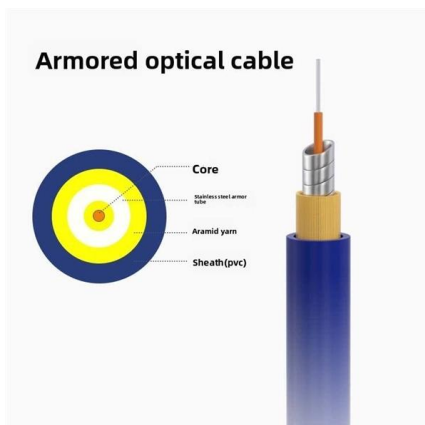

Tariff Costs for the 42U Micro Module

IBM 42U Slim Rack

IBM has tested and certified the IBM 42U Slim Rack, ensuring its use with IBM Power® 710, 720, 730, 740, 750, 760, 770, 780, and 795 servers. The Power 795 support is only for 19-inch I/O drawers like

[Contact Us](#)

NY N010850

In your letter dated May 3, 2007 you requested a tariff classification ruling on behalf of your client, Excalibur Systems. Under consideration is the

MDC42UR2KACI

MDC42UR2KACI - EcoStruxure Micro Data Center, with 42U rack, 2 kW Panel AC cooling, 230V, 50/60 Hz, 2100H x 1130W x 1200D mm.

[Contact Us](#)