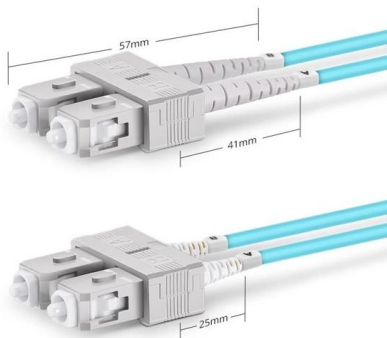

Duplex SC UPC

42U Data Center Micro Module Room Cold/Hot Channels Optional

It depends on the number of orders. The sample list takes 7-10 days, and batch and high cabinet production takes approximately 25 days. If there are special requirements, both parties can

[Contact Us](#)