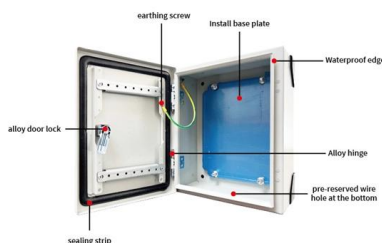

Nokia Customer Support Portal

Support Portal provides access to various services for Nokia Customers and Partners, such as Product Documentation, SW Downloads, Ticket Creation and Case Handling.

[Contact Us](#)