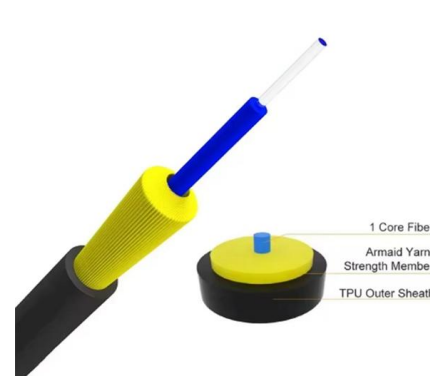

TRLIFE 6FT LED Light Power Cord with On/Off Switch,

Working voltage: 85-265V. The T5 T8 led light cords with on/off switch, you can turn on/off it easily by just pressing the buttons on the cable, no need to pull the power

[Contact Us](#)