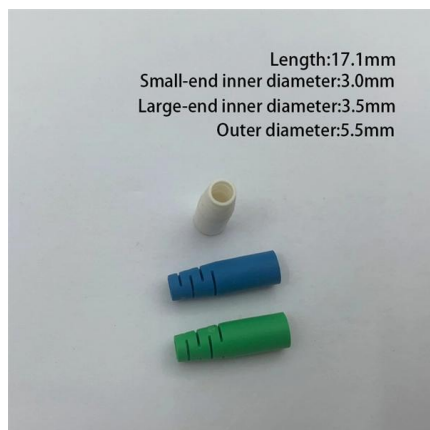

TRLIFE 6FT LED Light Power Cord with On/Off Switch,

Working voltage: 85-265V. The T5 T8 led light cords with on/off switch, you can turn on/off it easily by just pressing the buttons on the cable, no need to pull the power

[Contact Us](#)