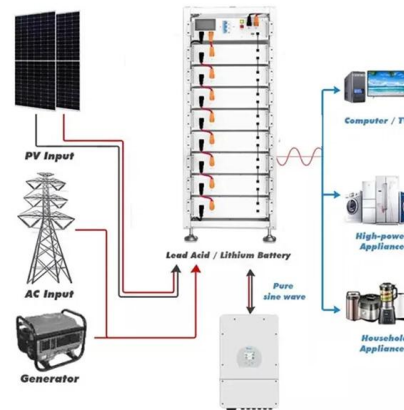

T605F Datasheet, PDF

T605F Datasheet. Part #: ET605F10-Z. Datasheet: 2MbKb/14P. Manufacturer: Copal Electronics. Description: Standard Size Toggle Switch. 131 Results. Part #: ET605F12-Z. Datasheet: 2MbKb/14P.

[Contact Us](#)