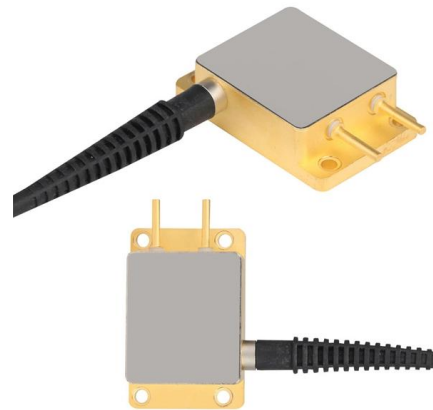

AOPRE-ONE Industrial Grade 100Mbps Gigabit 5 8 10 16 24 Port Switch

AOPRE-ONE Industrial Grade 100Mbps Gigabit 5 8 10 16 24 Port Switch TE605F on sale, buy cheap AOPRE-ONE Industrial Grade 100Mbps Gigabit 5 8 10 16 24 Port Switch TE605F from the best

[Contact Us](#)

aopre Ober Industrial Level uses the network switch of the Pacific

aopre Ober industrial-grade POE switch 4 trillion 4 poe power supply switch 5 otometle network switch standard network power supply network camera power supply tractor lightning protection USD 78.77

[Contact Us](#)

aopre Ober Industrial Grade 100 Megabit 4 Port 5 Port Poe Switch

Similar Products Add to My Tags Item specifics Description brand: AOPRE Model: T605F-POE Production enterprises: Ober Holdings (Shenzhen) Co., Ltd The network access license number of

[Contact Us](#)