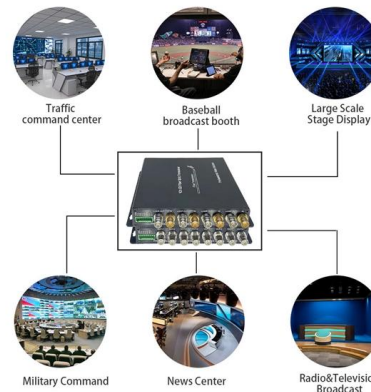

Aopre

The installation characteristics of the guide rail, wide temperature operation, and the IP40 protection level of the housing and LED indicator light make TE605F a plug and play industrial grade device,

[Contact Us](#)