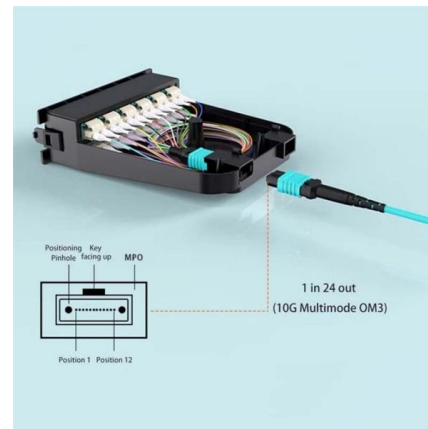

Industrial Switches

Future-proof industrial switches are designed to meet the stringent requirements of reliable high-performance in harsh environments.

[Contact Us](#)