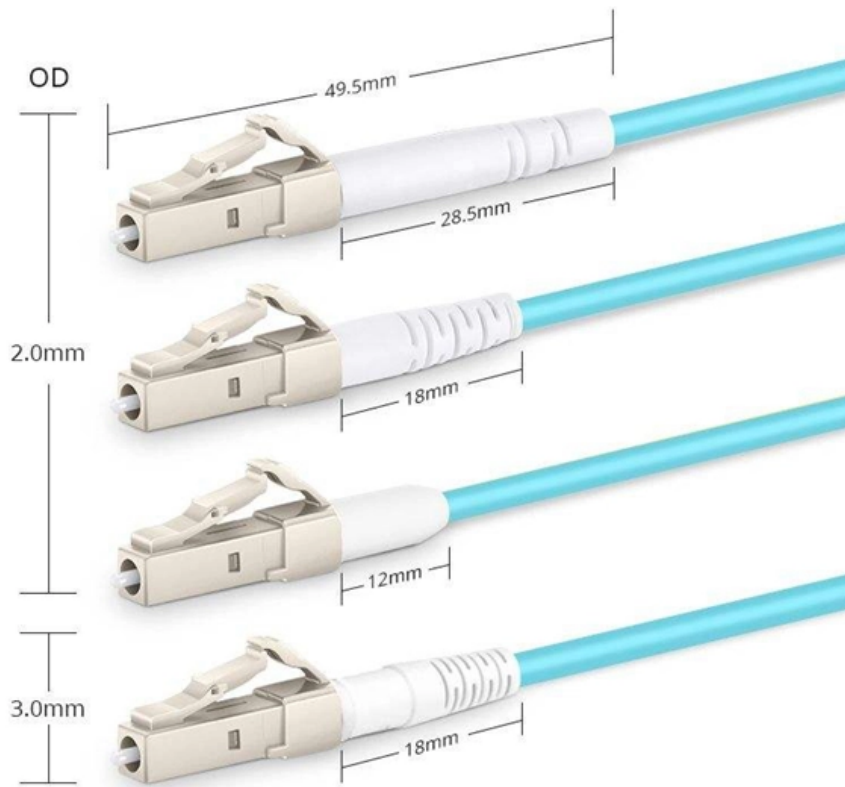

Switch Distribution Box Panel Sticker

Simplex LC UPC

Switch Distribution Box Panel Sticker

Best Stickers for Electrical Panels and Breaker Boxes

Choosing reliable labels for electrical panels helps organize circuits, improve safety, and speed up maintenance. The following reviewed stickers and labels are designed for durability,

Amazon .uk: Distribution Board Labels

100pcs Push Button Switch Sign Frames with Side Clip Base, Electrical Switch Identification Board Labels for Distribution Box Panel, Industrial Control Room Use

[Contact Us](#)

[Contact Us](#)

Switch Panel Labels, 11 Pieces Circuit Breaker Labels

Easy to Use These self-adhesive electric panel stickers are waterproof, and you can use a marker pen to write what you need. MULTIPURPOSE USE You can use the number stickers in door panel,