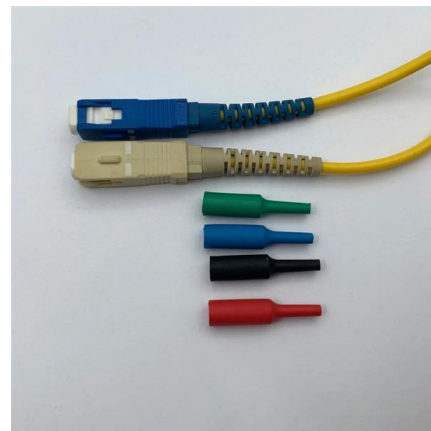

Switch Panel Stickers

Discover unique switch panel stickers for your home, car, and creative projects. Explore 3D printed icons, custom car panels, and decorative decals.

[Contact Us](#)