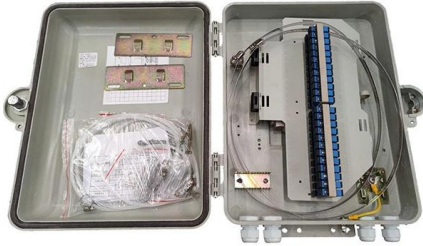

Switch Distribution Box Panel Sticker

Simplex LC UPC

Switch Distribution Box Panel Sticker

Best Stickers for Electrical Panels and Breaker Boxes

Choosing reliable labels for electrical panels helps organize circuits, improve safety, and speed up maintenance. The following reviewed stickers and labels are designed for durability,

Amazon .uk: Distribution Board Labels

100pcs Push Button Switch Sign Frames with Side Clip Base, Electrical Switch Identification Board Labels for Distribution Box Panel, Industrial Control Room Use

[Contact Us](#)

[Contact Us](#)

Switch Panel Labels, 11 Pieces Circuit Breaker Labels

Easy to Use These self-adhesive electric panel stickers are waterproof, and you can use a marker pen to write what you need. MULTIPURPOSE USE You can use the number stickers in door panel,

Electrical Switch Panel Labels -

We keep our switch tag division low-profile to avoid low-volume bottlenecks. If you're ready for industrial-grade tags and a supplier who delivers every time, get in touch now.