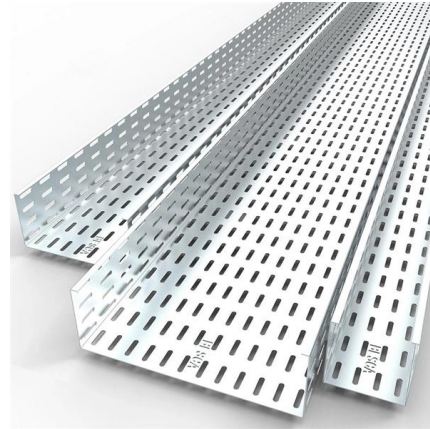

Rack Mount Fiber Patch Panels , Fiber Enclosures , Multilink

Rack-mount fiber enclosures are suitable for various applications and come with many advantages to users, making cable management, connection and efficiency easier. Rack-mount patch panels are

[Contact Us](#)

Rack-Mount Panel

Belden offers several Fiber Patch Panel families to suit various levels of fiber density support. The DCX Rack-Mount Housings are available in three configurations 48

[Contact Us](#)

FibrePlus Optical Patch Panel

k powder-coated paint finish. The patch panels offer a flexible and highly versatile solution for optical splicing and patching. The panel's shallow depth allows it to be installed within the majority of

[Contact Us](#)