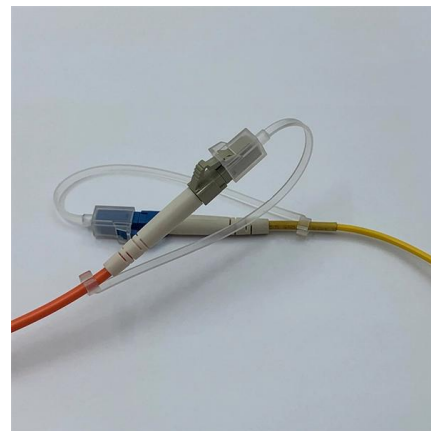

### 12 Port Fiber Access Terminal Box For Steel-tube Splitter, 12 Cores

This 12 port fiber access terminal box is designed to connect feeder cables to subscriber drop cables for FTTH last-mile fiber connectivity. It integrates fiber splicing, optical signal splitting, termination and

### 4 Core Fiber Termination Box with 12 Outlet Ports -

indoor& outdoor 12 port Fiber Access Terminal Box can hold 2 sc duplex adapter for 4 core termination,allows 8 splice and 1x4 optical signal splitting.

**12 Port Metal Fiber Optic Terminal Box with FC**

Terminal box 12 port - 270\*150\*47mm  
 Application The product can be used on the terminal of the optical Cables, different typed and structures, the

[Contact Us](#)

**12 Cores Optical Fiber Terminal Box , Carefiber**

Fiber-optic cable box is an interface device for connecting the main cable to the wiring cable outdoors, in the corridor or in the room. Apply to wall-mounted Hold