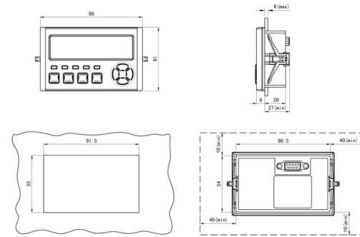

[Contact Us](#)

12 cores Fiber Optic Splice Tray

That plastic is just rigid enough, the "slack reels" are reasonably sized for bend insensitive fiber, the splice grooves are sized right and accommodate 60mm splice sleeves, the retainers on the splice