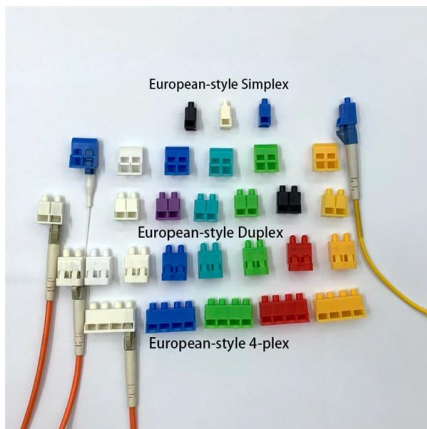

[Contact Us](#)

Fiber Optic Splicing: A Beginner's Guide - VCELINK

Fiber optic splicing joins two fiber optic cables end to end seamlessly to create a continuous path for light signal, including mechanical and fusion splicing.

[Contact Us](#)

12 cores Fiber Optic Splice Tray

That plastic is just rigid enough, the "slack reels" are reasonably sized for bend insensitive fiber, the splice grooves are sized right and accommodate 60mm splice sleeves, the retainers on the splice