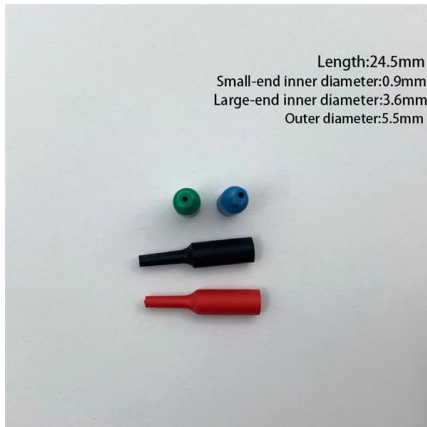

How to Splice Fiber Optic Cable - Step-by-Step Fusion

Learn how to splice fiber optic cable using fusion splicing with this complete step-by-step guide. Includes tools, best practices, loss standards (ITU-T

[Contact Us](#)

Fiber Dome closure 12/24/48 Core , Fiber Xpress Mart

With good sealing performance, the simple installation and wide application range are the best choices for optical fiber connection. Fiber optic splice dome closures and the splice trays inside provide

[Contact Us](#)