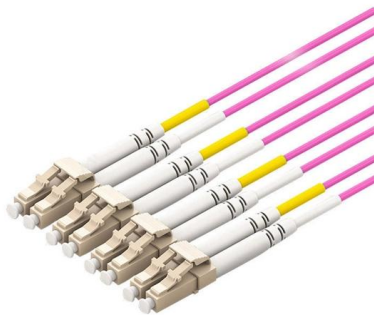

SU Surface Cabinet Boards Samite - Khwaja Electrical Distributors

size Choose an option 1 X 12 Mod Samite 1 X 24 Mod Samite 2 X 20 Mod Samite 3 X 20 Mod Samite 3 X 28 Mod Samite 3 X 32 + 3 X 12 Samite 3 X 32 + 3 X 20 Samite 3 X 32 Mod Samite Clear Add to

[Contact Us](#)